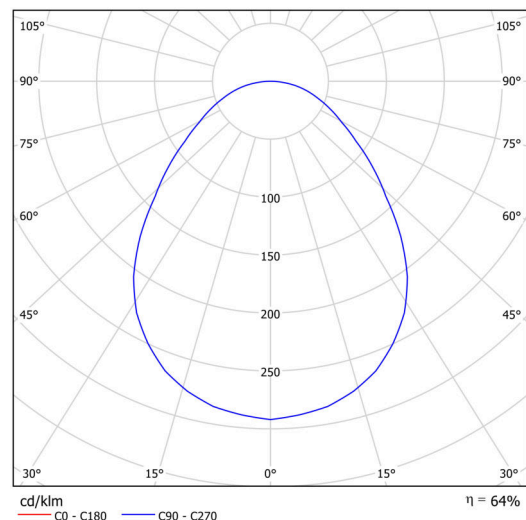

Luminous

Lum. flux of luminaire	1120 lm
Lum. flux of light source	2080 lm
Lum. flux of light source in emergency mode	200 lm
Temperature	4000 K
Rated life time LED L80/B10	100000 hours
CRI	Ra80
MacAdam	3
Blue light hazard	Risk group 0