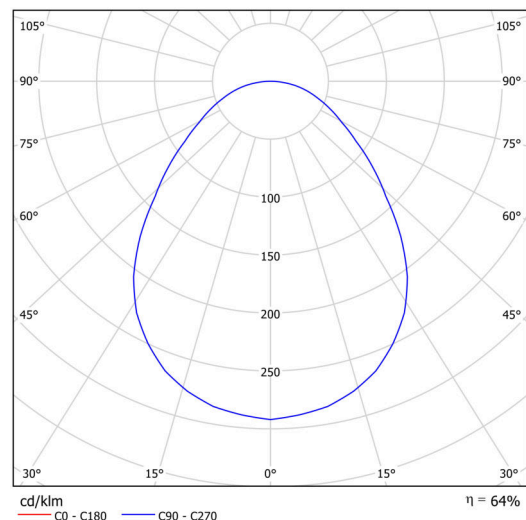

Luminous

Lum. flux of luminaire	1710 lm
Lum. flux of light source	2810 lm
Lum. flux of light source in emergency mode	200 lm
Temperature	4000 K
Rated life time LED L80/B10	100000 hours
CRI	Ra80
MacAdam	3
Blue light hazard	Risk group 0