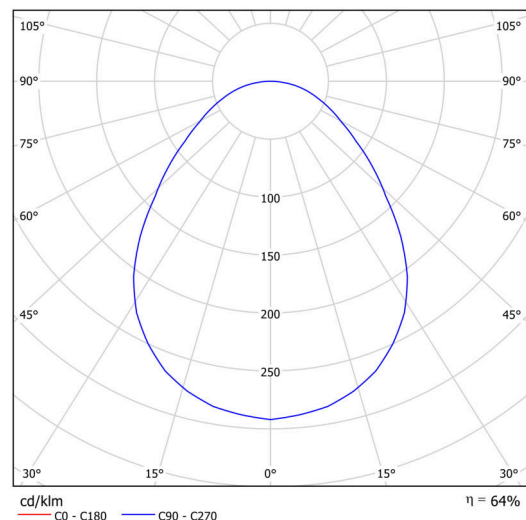

Luminous

Lum. flux of luminaire	1520 lm
Lum. flux of light source	2810 lm
Luminaire efficacy	84 lm/W
Temperature	4000 K
Rated life time LED L80/B10	100000 hours
CRI	Ra80
MacAdam	3
Blue light hazard	Risk group 0