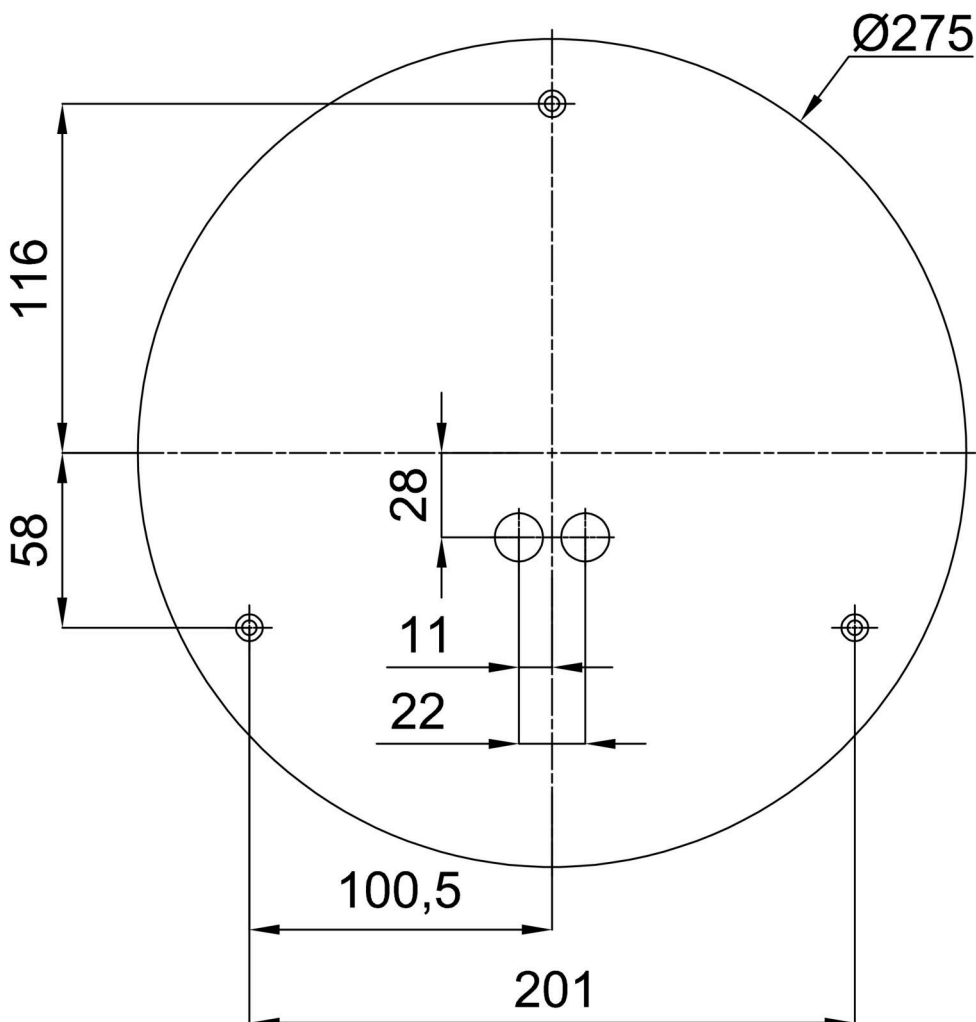

Technical

Types of luminaires	Emergency combined
Mounting type	surface mounted
Base material	steel
Shade material	Plastic opal prismatic (FOP) with metal collar
Base color	black Ral9005
Shade color	white - black
Holding the shade	folding system
Mounting location	ceiling/wall
Width	300 mm
Length	300 mm
Height	80 mm
Diameter	ø 300 mm
mounting holes (diameter)	3xø5mm
Installation wire (diameter)	2xø16mm
Energy Class	D
Operating temperature	from 0°C to +30°C

Eulum data for calculation programs are available at

Multipower

Possibility of output adjustment by the user (DIP switch on the current source).

I [mA]	700	600	500	400	
[%]	100	86	71	57	

Logistic

EAN	8591728083496
Weight NTTO	1.6 Kg
Weight BTTO	1.9 Kg
Warranty*	60 months

*The warranty for the batteries is valid for 12 months from the date of purchase.

Installation dimensions:

Additional assortment:

Base for surface mounting

Product code	Name	Color	Description	Picture	Drawing
33501	KN6,K6/BP	white Ra19003			