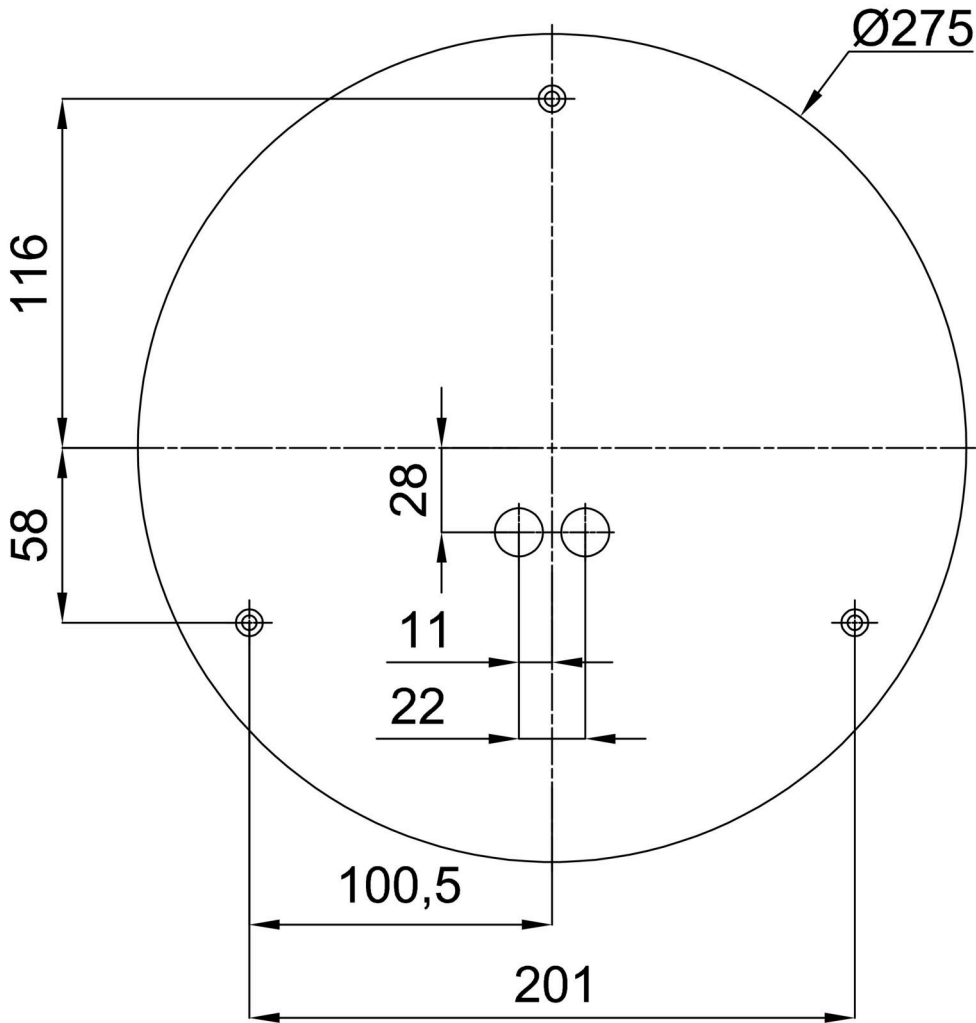

Technical

Types of luminaires	Classic on/off
Mounting type	surface mounted
Base material	steel
Shade material	Plastic opal prismatic (FOP) with metal collar
Base color	white Ral9003
Shade color	white
Holding the shade	folding system
Mounting location	ceiling/wall
Width	300 mm
Length	300 mm
Height	80 mm
Diameter	ø 300 mm
mounting holes (diameter)	3xø5mm
Installation wire (diameter)	2xø16mm
Energy Class	D
Operating temperature	from -20°C to +30°C

Installation dimensions:

Additional assortment:

Base for surface mounting

Product code	Name	Color	Description	Picture	Drawing
33501	KN6,K6/BP	white Ral9003			

Lampshade

Product code	Name	Color	Description	Picture	Drawing
20632	FOP1B	white		