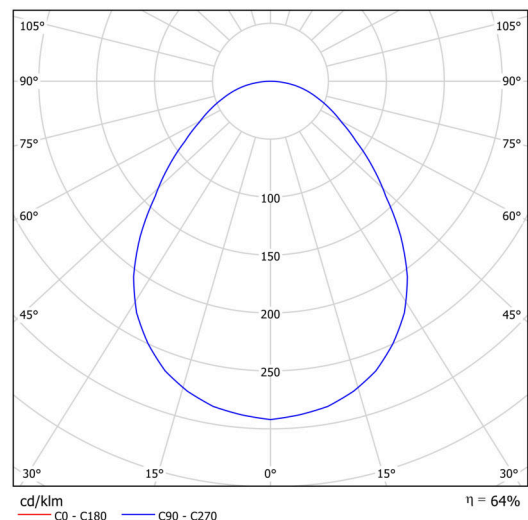

Luminous

Lum. flux of luminaire	1270 lm
Lum. flux of light source	2080 lm
Luminaire efficacy	97 lm/W
Temperature	4000 K
Rated life time LED L80/B10	100000 hours
CRI	Ra80
MacAdam	3
Blue light hazard	Risk group 0