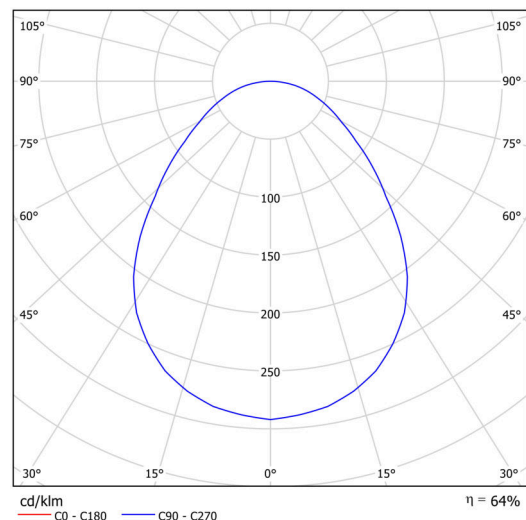

Luminous

Lum. flux of luminaire	1080 lm
Lum. flux of light source	2000 lm
Lum. flux of light source in emergency mode	200 lm
Temperature	3000 K
Rated life time LED L80/B10	100000 hours
CRI	Ra80
MacAdam	3
Blue light hazard	Risk group 0