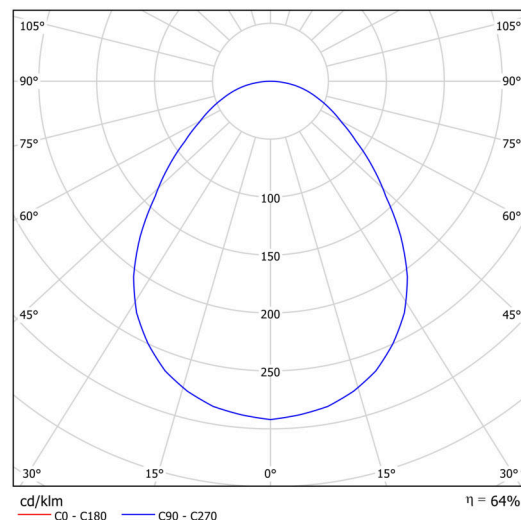

Luminous

Lum. flux of luminaire	1080 lm
Lum. flux of light source	2000 lm
Lum. flux of light source in emergency mode	200 lm
Temperature	3000 K
Rated life time LED L80/B10	100000 hours
CRI	Ra80
MacAdam	3
Blue light hazard	Risk group 0