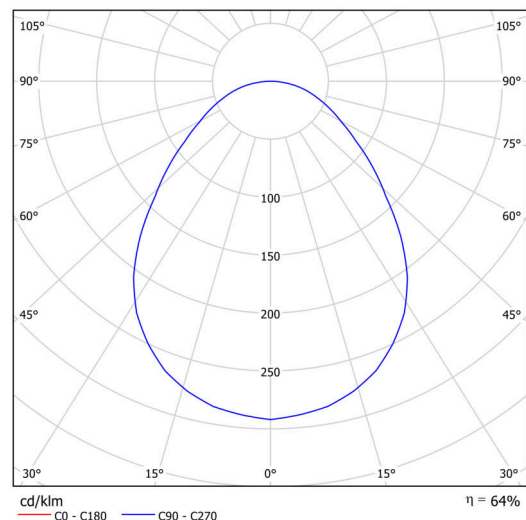

Luminous

Lum. flux of luminaire	1640 lm
Lum. flux of light source	2690 lm
Lum. flux of light source in emergency mode	200 lm
Temperature	3000 K
Rated life time LED L80/B10	100000 hours
CRI	Ra80
MacAdam	3
Blue light hazard	Risk group 0