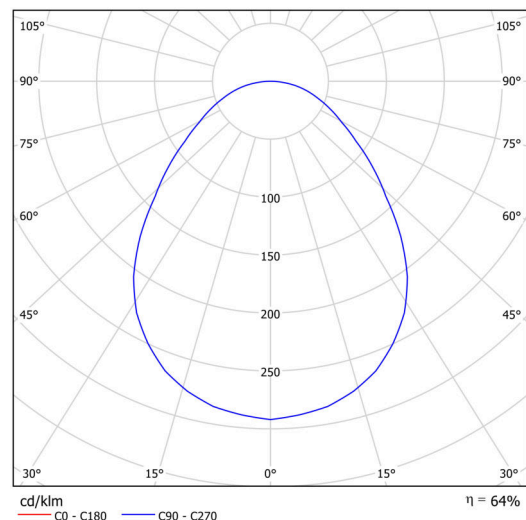

Luminous

Lum. flux of luminaire	1220 lm
Lum. flux of light source	2000 lm
Lum. flux of light source in emergency mode	200 lm
Temperature	3000 K
Rated life time LED L80/B10	100000 hours
CRI	Ra80
MacAdam	3
Blue light hazard	Risk group 0