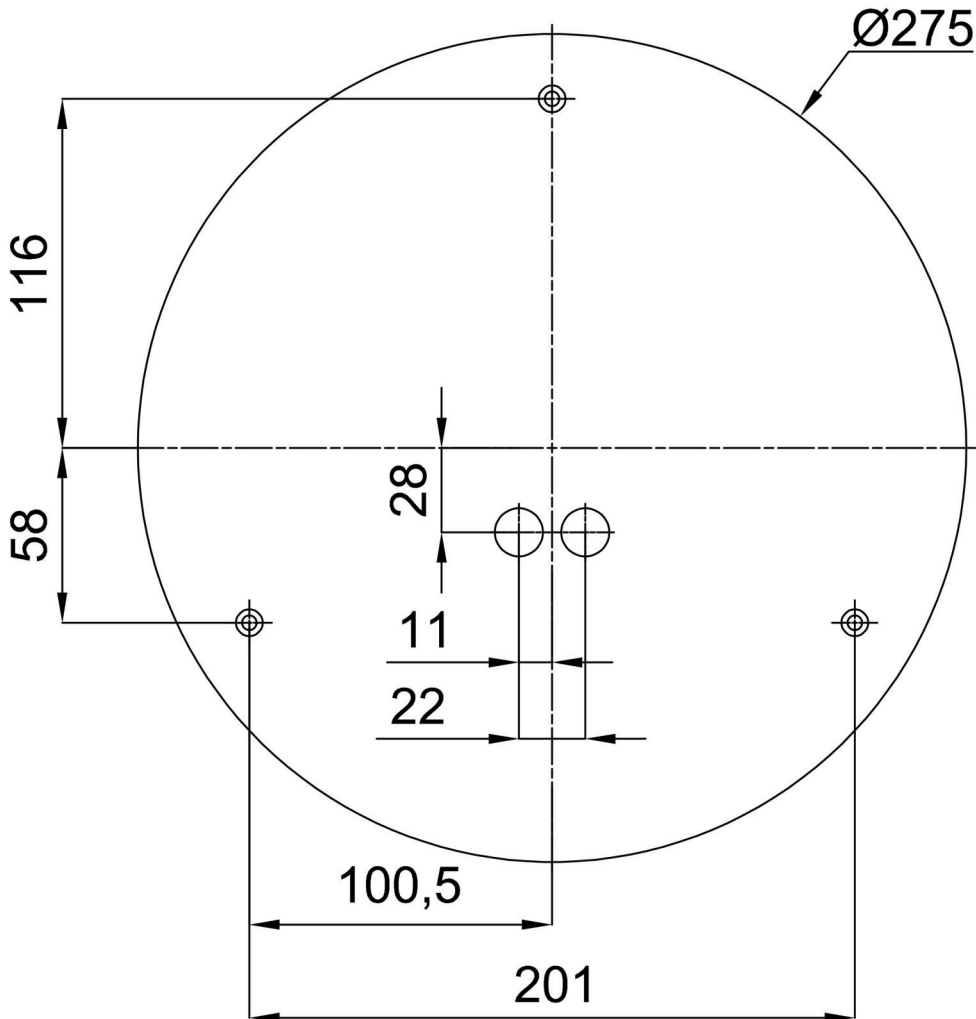

TECHNICAL SHEET

Eulum data for calculation programs are available at www.osmont.cz.

Multipower

Possibility of output adjustment by the user (DIP switch on the current source).

I [mA]	700	600	500	400	
[%]	100	86	71	57	

Logistic

EAN	8591728081188
Weight NTTO	1.6 Kg
Weight BTTO	1.9 Kg
Warranty*	60 months

*The warranty for the batteries is valid for 12 months from the date of purchase.

Installation dimensions: