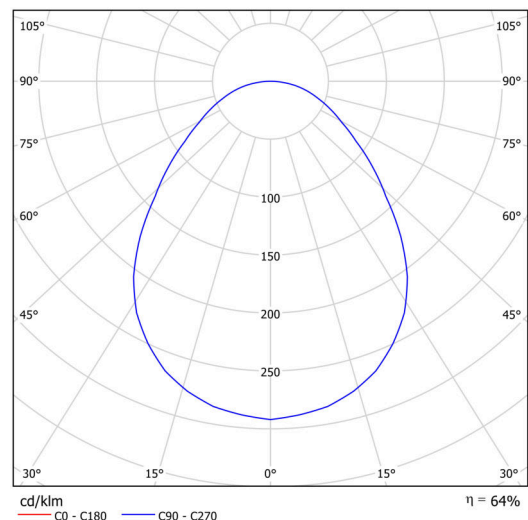

Luminous

Lum. flux of luminaire	1450 lm
Lum. flux of light source	2690 lm
Luminaire efficacy	80 lm/W
Temperature	3000 K
Rated life time LED L80/B10	100000 hours
CRI	Ra80
MacAdam	3
Blue light hazard	Risk group 0