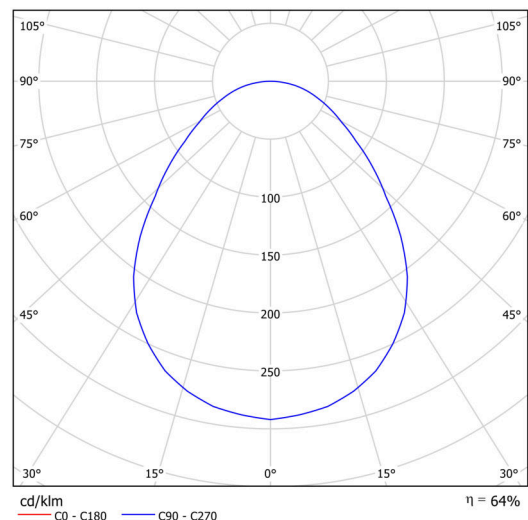

Luminous

Lum. flux of luminaire	1080 lm
Lum. flux of light source	2000 lm
Luminaire efficacy	83 lm/W
Temperature	3000 K
Rated life time LED L80/B10	100000 hours
CRI	Ra80
MacAdam	3
Blue light hazard	Risk group 0