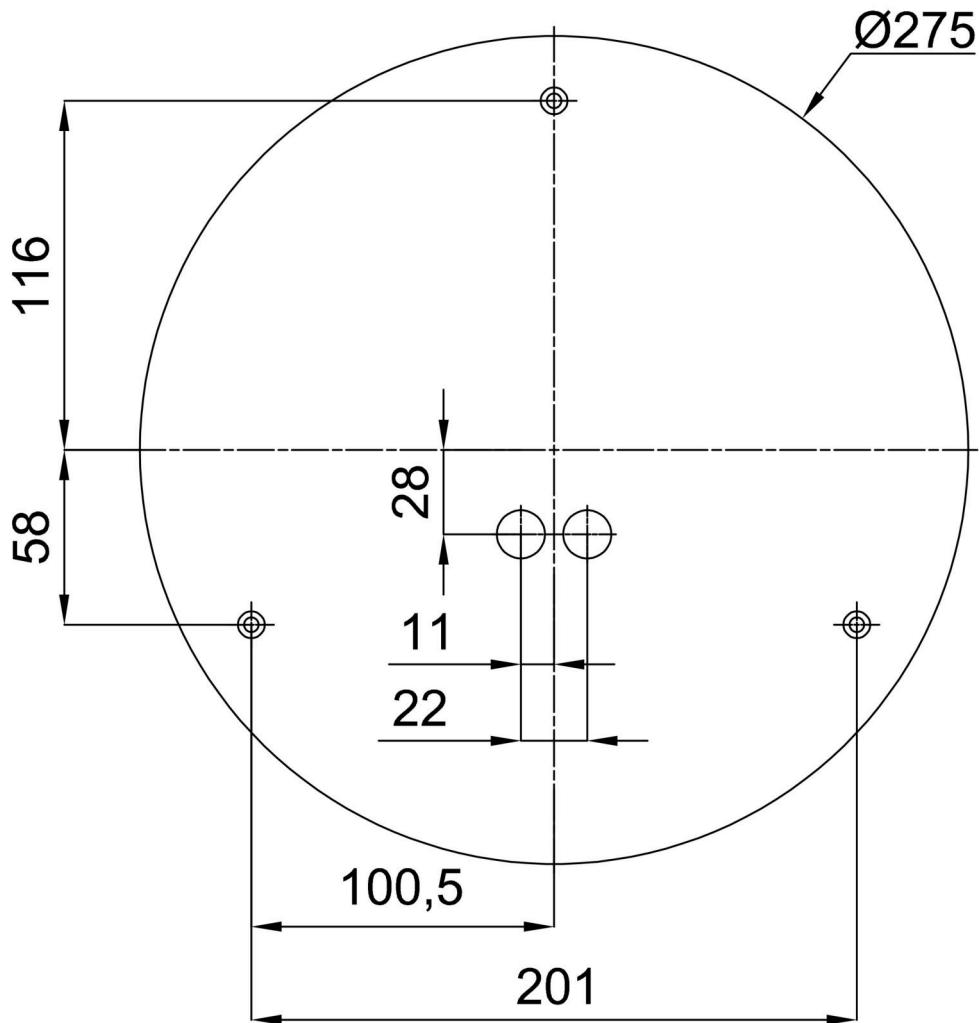

## Technical

Types of luminaires	Classic on/off
Mounting type	surface mounted
Base material	steel
Shade material	Plastic opal prismatic (FOP) with metal collar
Base color	black Ral9005
Shade color	white - black
Holding the shade	folding system
Mounting location	ceiling/wall
Width	300 mm
Length	300 mm
Height	80 mm
Diameter	ø 300 mm
mounting holes (diameter)	3xø5mm
Installation wire (diameter)	2xø16mm
Energy Class	D
Operating temperature	from -20°C to +30°C

Installation dimensions:

Additional assortment:

Base for surface mounting

Product code	Name	Color	Description	Picture	Drawing
33501	KN6,K6/BP	white Ra19003			

Lampshade

Product code	Name	Color	Description	Picture	Drawing
20635	FOP1C	white - black		