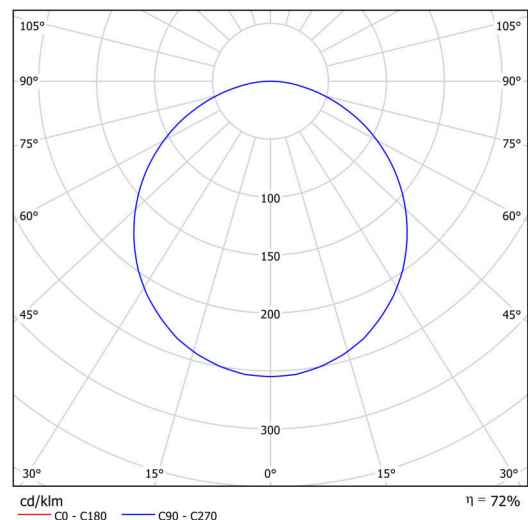

KRUGER 1 FO

Private: LED-1L14EMP700KN63/F01C NK3HST HF 4K#

WWW.OSMONT.CZ

KRUGER 1 FO

Product code: KRU60743

Type: Private: LED-1L14EMP700KN63/FO1C NK3HST HF 4K#

Technical

Types of luminaires	Emergency combined + sensor
Mounting type	surface mounted
Base material	steel
Shade material	Plastic opal (FO) with metal collar
Shade color	white - black
Holding the shade	folding system
Mounting location	ceiling/wall
Width	300 mm
Length	300 mm
Height	80 mm
mounting holes (diameter)	3xØ5mm
Installation wire (diameter)	2xØ16mm
Impact strength	IKxx

Electric

Power consumption	18 W
Ingress Protection	IP40
Socket	LED modul
Battery type	LiFePO4
Emergency time	3 hours
terminal block	snap terminal block

Luminous

Lum. flux of luminaire	1800 lm
Lum. flux of light source	2810 lm
Lum. flux of light source in emergency mode	200 lm
Temperature	4000 K
Rated life time LED L80/B10	100000 hours
CRI	Ra80
MacAdam	3
Blue light hazard	Risk group 0