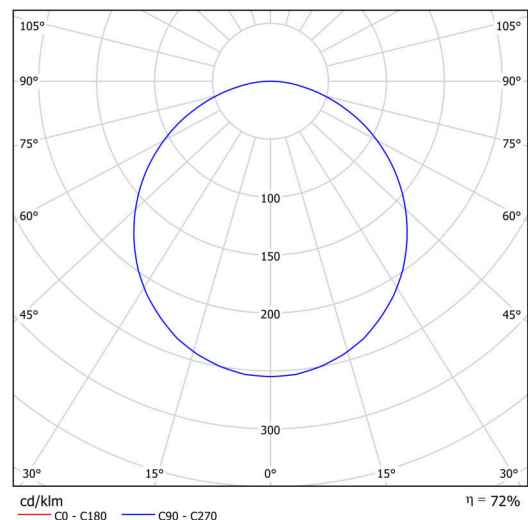

KRUGER 1 F0

Private: LED-1L14EMP700KN63/F01C NK3HST 4K#

WWW.OSMONT.CZ

KRUGER 1 FO

Product code: KRU60742

Type: Private: LED-1L14EMP700KN63/FO1C NK3HST 4K#

Technical

Types of luminaires	Emergency combined
Mounting type	surface mounted
Base material	steel
Shade material	Plastic opal (FO) with metal collar
Shade color	white - black
Holding the shade	folding system
Mounting location	ceiling/wall
Width	300 mm
Length	300 mm
Height	80 mm
mounting holes (diameter)	3xØ5mm
Installation wire (diameter)	2xØ16mm
Impact strength	IKxx

Electric

Power consumption	18 W
Ingress Protection	IP40
Socket	LED modul
Battery type	LiFePO4
Emergency time	3 hours
terminal block	snap terminal block

Luminous

Lum. flux of luminaire	1800 lm
Lum. flux of light source	2810 lm
Lum. flux of light source in emergency mode	200 lm
Temperature	4000 K
Rated life time LED L80/B10	100000 hours
CRI	Ra80
MacAdam	3
Blue light hazard	Risk group 0