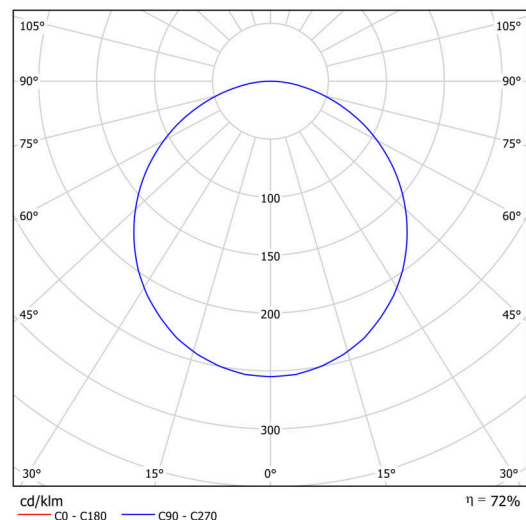

Luminous

Lum. flux of luminaire	1330 lm
Lum. flux of light source	2080 lm
Lum. flux of light source in emergency mode	200 lm
Temperature	4000 K
Rated life time LED L80/B10	100000 hours
CRI	Ra80
MacAdam	3
Blue light hazard	Risk group 0