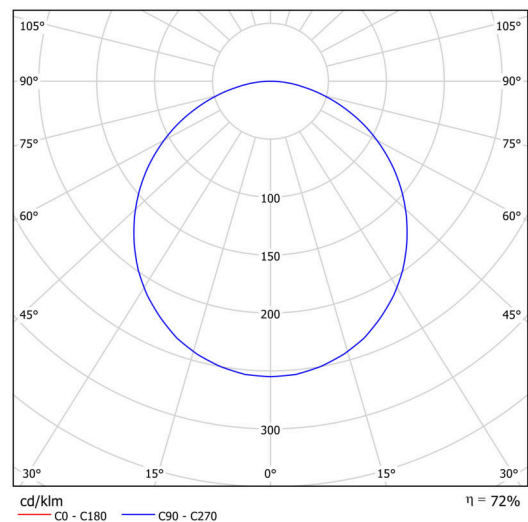

Luminous

Lum. flux of luminaire	1330 lm
Lum. flux of light source	2080 lm
Lum. flux of light source in emergency mode	200 lm
Temperature	4000 K
Rated life time LED L80/B10	100000 hours
CRI	Ra80
MacAdam	3
Blue light hazard	Risk group 0