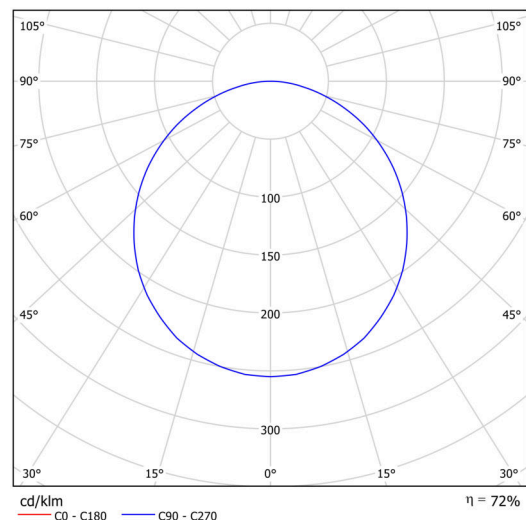

Luminous

Lum. flux of luminaire	2020 lm
Lum. flux of light source	2810 lm
Lum. flux of light source in emergency mode	200 lm
Temperature	4000 K
Rated life time LED L80/B10	100000 hours
CRI	Ra80
MacAdam	3
Blue light hazard	Risk group 0