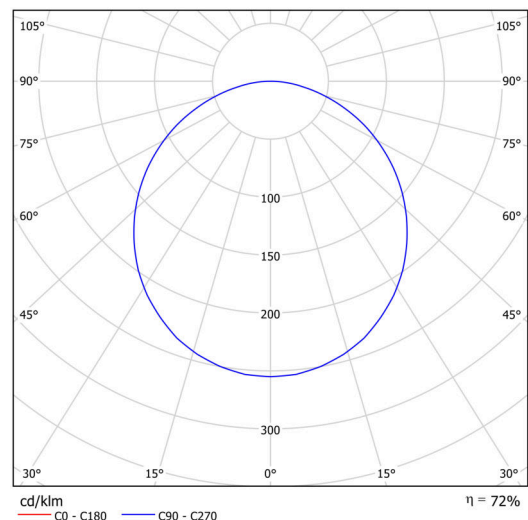

KRUGER 1 F0

Private: LED-1L14EMP700KN63/F01B NK3HST 4K#

KRUGER 1 FO

Product code: KRU60734

Type: Private: LED-1L14EMP700KN63/FO1B NK3HST 4K#

Technical

Types of luminaires	Emergency combined
Mounting type	surface mounted
Base material	steel
Shade material	Plastic opal (FO) with metal collar
Shade color	white
Holding the shade	folding system
Mounting location	ceiling/wall
Width	300 mm
Length	300 mm
Height	80 mm
mounting holes (diameter)	3xØ5mm
Installation wire (diameter)	2xØ16mm
Impact strength	IKxx

Electric

Power consumption	18 W
Ingress Protection	IP40
Socket	LED modul
Battery type	LiFePO4
Emergency time	3 hours
terminal block	snap terminal block

Luminous

Lum. flux of luminaire	2020 lm
Lum. flux of light source	2810 lm
Lum. flux of light source in emergency mode	200 lm
Temperature	4000 K
Rated life time LED L80/B10	100000 hours
CRI	Ra80
MacAdam	3
Blue light hazard	Risk group 0