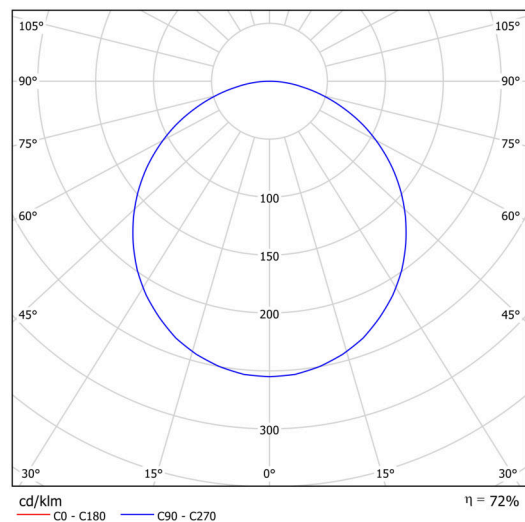

KRUGER 1 F0

Private: LED-1L14E500KN63/F01B NK3HST HF 4K#

KRUGER 1 FO

Product code: KRU60733

Type: Private: LED-1L14E500KN63/FO1B NK3HST HF 4K#

Technical

Types of luminaires	Emergency combined + sensor
Mounting type	surface mounted
Base material	steel
Shade material	Plastic opal (FO) with metal collar
Shade color	white
Holding the shade	folding system
Mounting location	ceiling/wall
Width	300 mm
Length	300 mm
Height	80 mm
mounting holes (diameter)	3xØ5mm
Installation wire (diameter)	2xØ16mm
Impact strength	IKxx

Electric

Power consumption	13 W
Ingress Protection	IP40
Socket	LED modul
Battery type	LiFePO4
Emergency time	3 hours
terminal block	snap terminal block

Luminous

Lum. flux of luminaire	1500 lm
Lum. flux of light source	2080 lm
Lum. flux of light source in emergency mode	200 lm
Temperature	4000 K
Rated life time LED L80/B10	100000 hours
CRI	Ra80
MacAdam	3
Blue light hazard	Risk group 0

Installation dimensions: