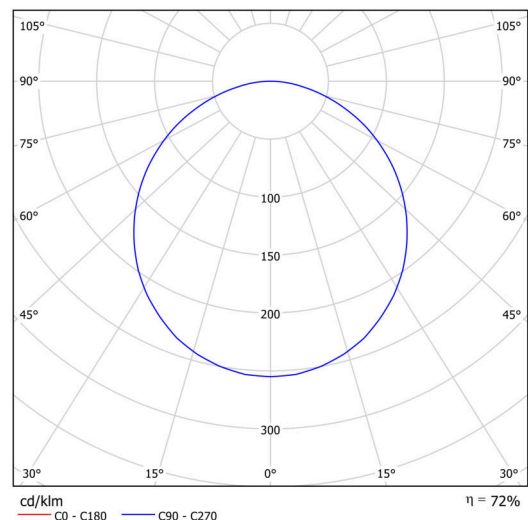

Luminous

Lum. flux of luminaire	1500 lm
Lum. flux of light source	2080 lm
Lum. flux of light source in emergency mode	200 lm
Temperature	4000 K
Rated life time LED L80/B10	100000 hours
CRI	Ra80
MacAdam	3
Blue light hazard	Risk group 0