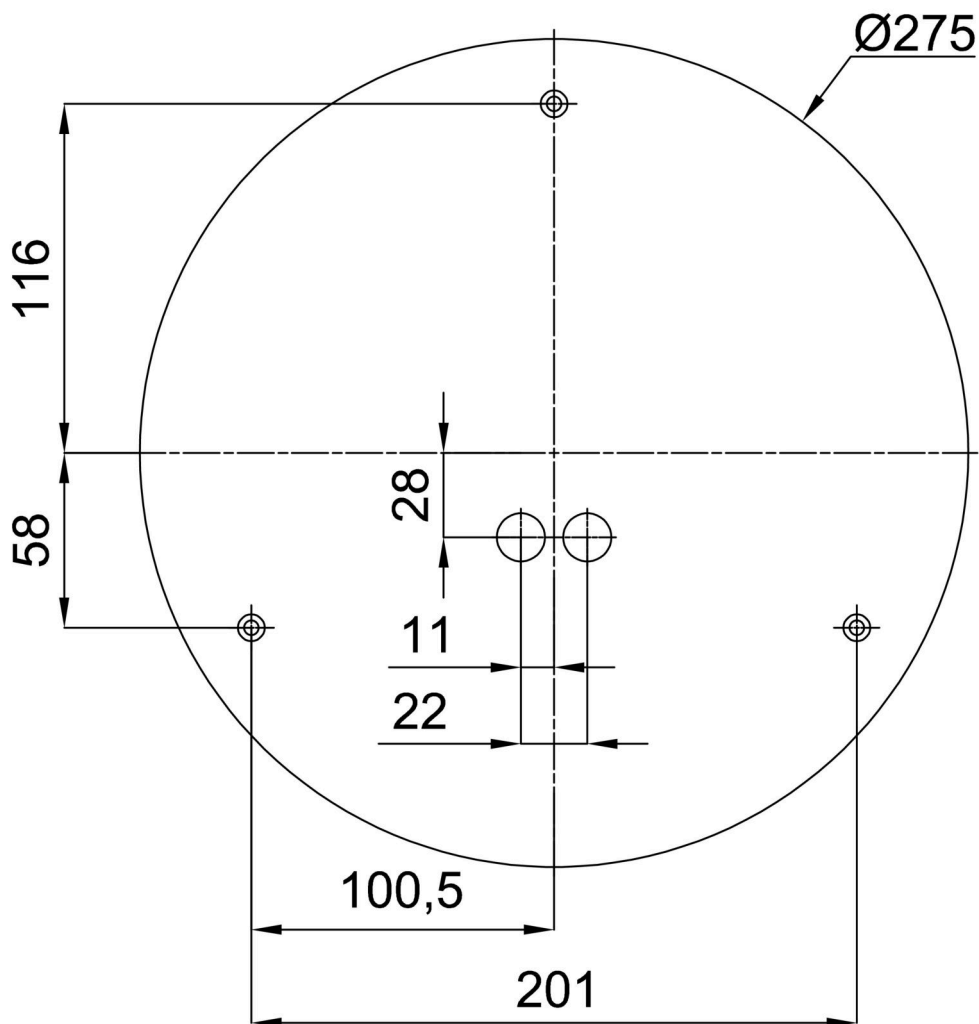

Technical

Types of luminaires	Corridor
Mounting type	surface mounted
Base material	steel
Shade material	Plastic opal (FO) with metal collar
Base color	black Ral9005
Shade color	white - black
Holding the shade	folding system
Mounting location	ceiling/wall
Width	300 mm
Length	300 mm
Height	80 mm
Diameter	ø 300 mm
mounting holes (diameter)	3xø5mm
Installation wire (diameter)	2xø16mm
Energy Class	D
Operating temperature	from -20°C to +30°C

Installation dimensions:

Additional assortment:

Base for surface mounting

Product code	Name	Color	Description	Picture	Drawing
33501	KN6,K6/BP	white Ra19003			

Lampshade

Product code	Name	Color	Description	Picture	Drawing
20634	F01C	white - black		