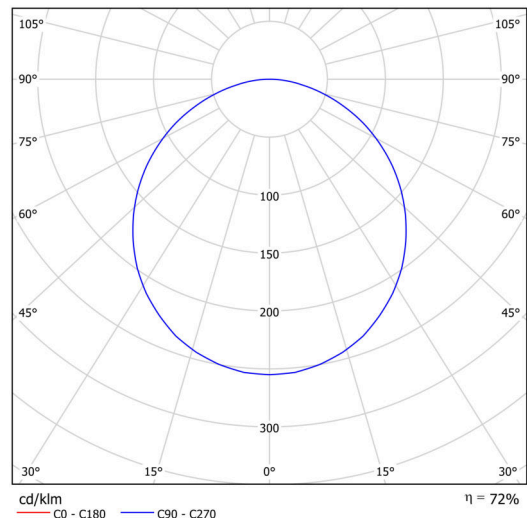

Luminous

Lum. flux of luminaire	1800 lm
Lum. flux of light source	2810 lm
Luminaire efficacy	100 lm/W
Temperature	4000 K
Rated life time LED L80/B10	100000 hours
CRI	Ra80
MacAdam	3
Blue light hazard	Risk group 0