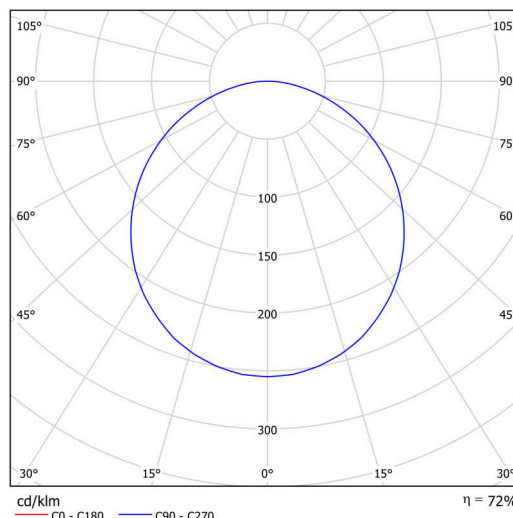

Luminous

Lum. flux of luminaire	1800 lm
Lum. flux of light source	2810 lm
Luminaire efficacy	100 lm/W
Temperature	4000 K
Rated life time LED L80/B10	100000 hours
CRI	Ra80
MacAdam	3
Blue light hazard	Risk group 0