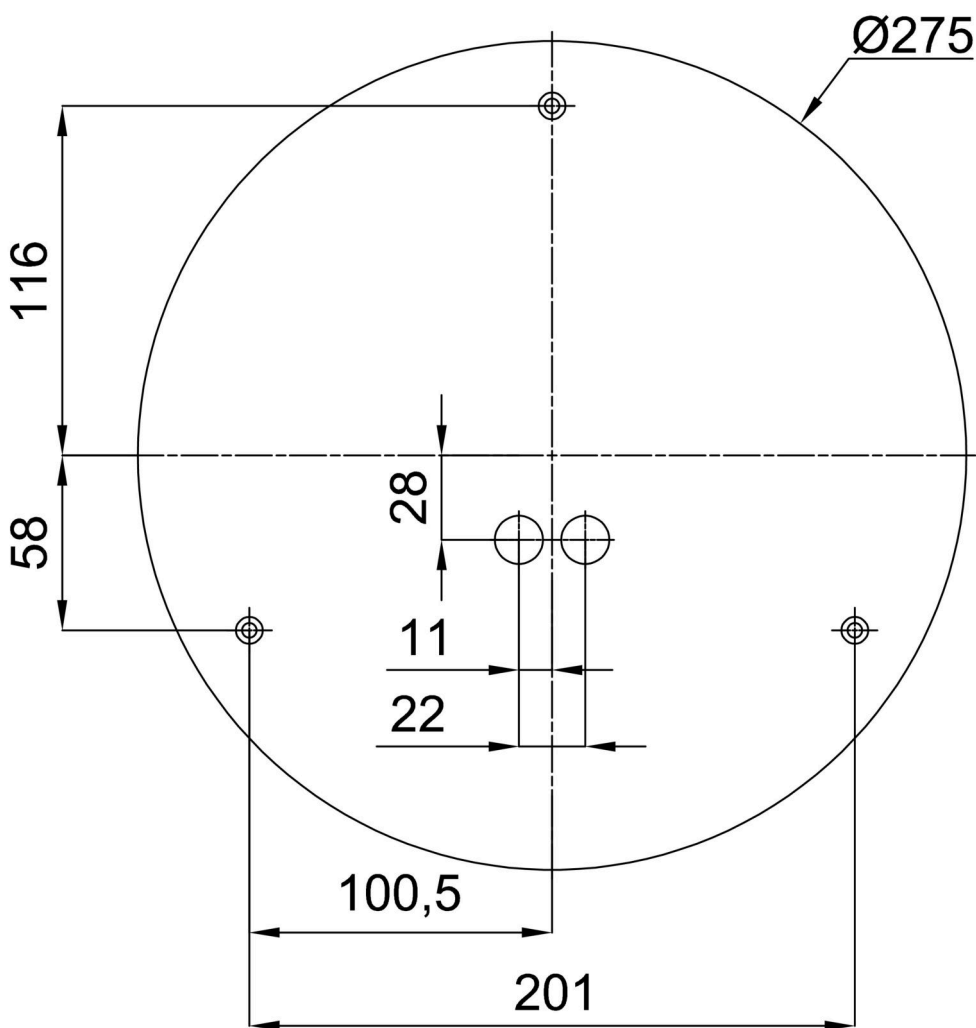

TECHNICAL SHEET

Multipower

Possibility of output adjustment by the user (DIP switch on the current source).

I [mA]	700	600	500	400	
[%]	100	86	71	57	

Logistic

EAN	8591728083335
Weight NTTO	1.6 Kg
Weight BTTO	1.9 Kg
Warranty*	60 months

*The warranty for the batteries is valid for 12 months from the date of purchase.

Installation dimensions: