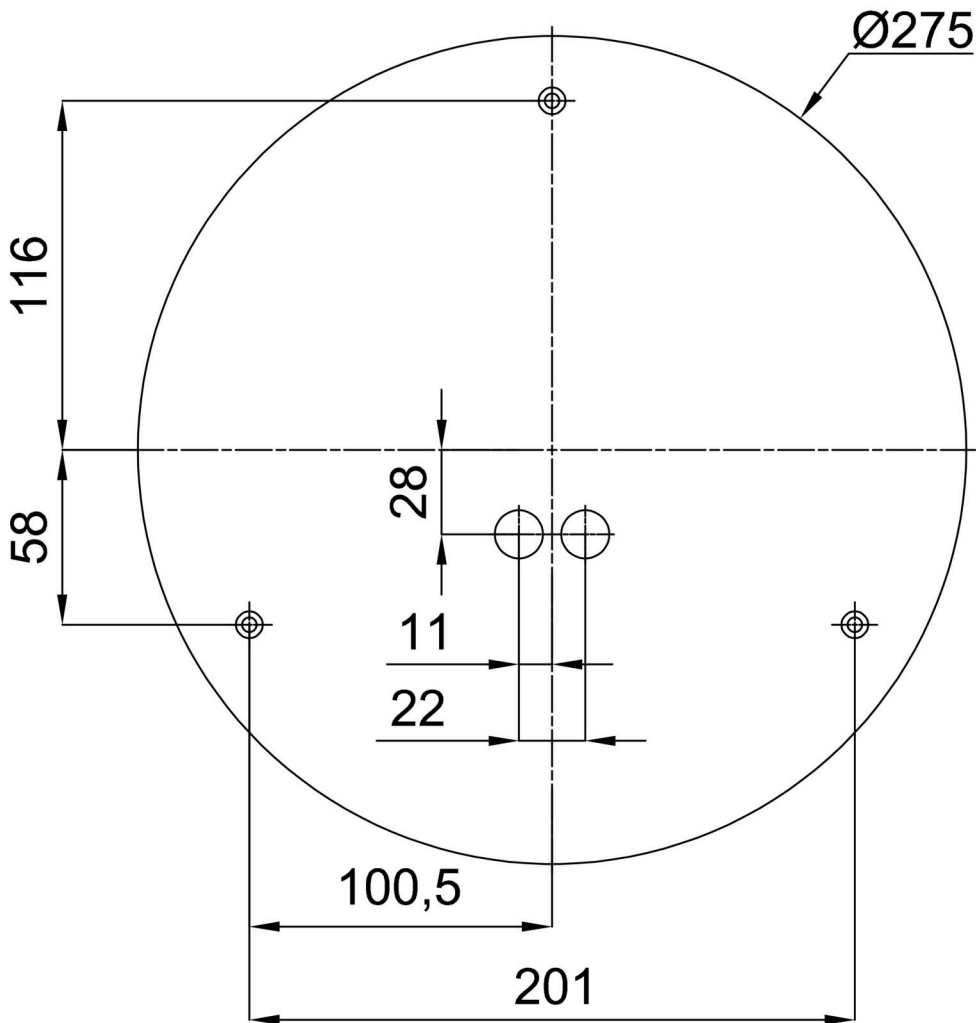

Technical

Types of luminaires	Dimmable
Mounting type	surface mounted
Base material	steel
Shade material	Plastic opal (FO) with metal collar
Base color	black Ral9005
Shade color	white - black
Holding the shade	folding system
Mounting location	ceiling/wall
Width	300 mm
Length	300 mm
Height	80 mm
Diameter	ø 300 mm
mounting holes (diameter)	3xø5mm
Installation wire (diameter)	2xø16mm
Energy Class	D
Operating temperature	from -20°C to +30°C

Installation dimensions:

Additional assortment:

Base for surface mounting

Product code	Name	Color	Description	Picture	Drawing
33501	KN6,K6/BP	white Ra19003			

Lampshade

Product code	Name	Color	Description	Picture	Drawing
20634	F01C	white - black		