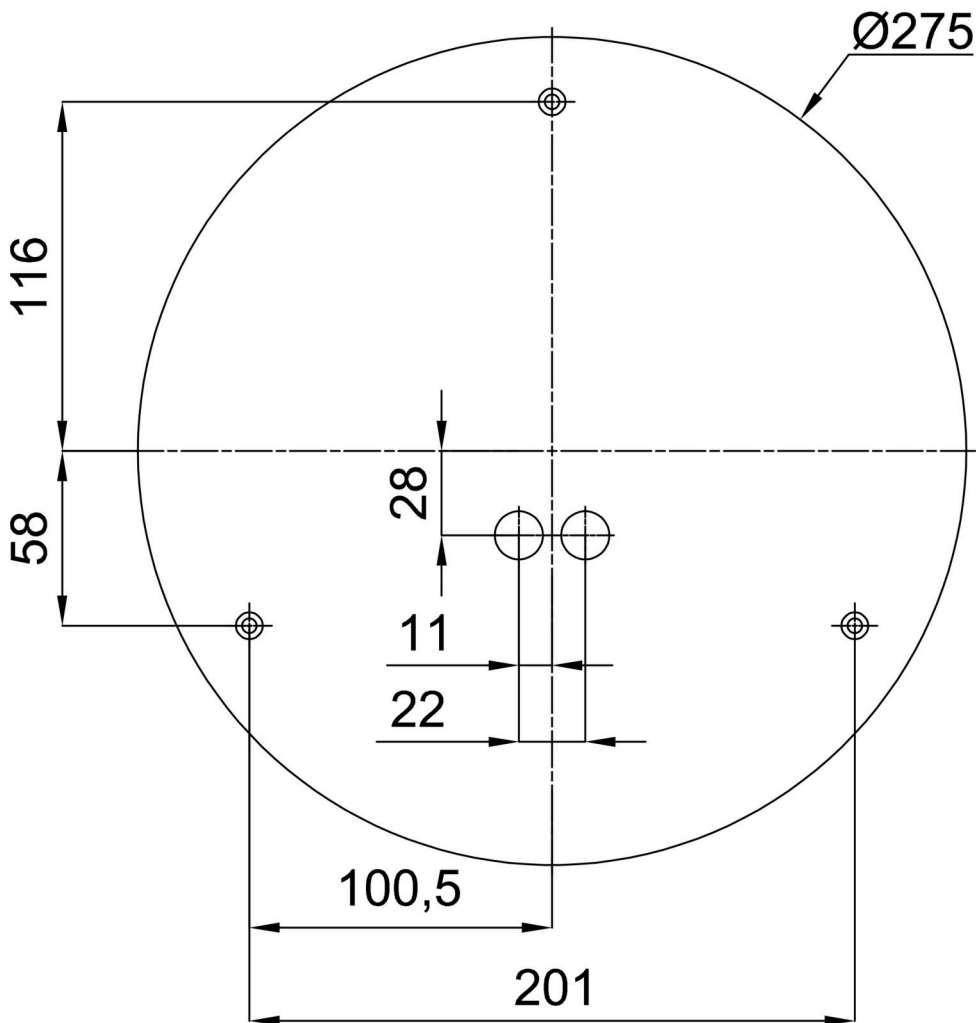

Technical

Types of luminaires	Emergency combined
Mounting type	surface mounted
Base material	steel
Shade material	Plastic opal (FO) with metal collar
Base color	white Ral9003
Shade color	white
Holding the shade	folding system
Mounting location	ceiling/wall
Width	300 mm
Length	300 mm
Height	80 mm
Diameter	ø 300 mm
mounting holes (diameter)	3xø5mm
Installation wire (diameter)	2xø16mm
Energy Class	D
Operating temperature	from 0°C to +30°C

Installation dimensions:

Additional assortment:

Base for surface mounting

Product code	Name	Color	Description	Picture	Drawing
33501	KN6,K6/BP	white Ra19003			

Lampshade

Product code	Name	Color	Description	Picture	Drawing
20631	F01B	white		