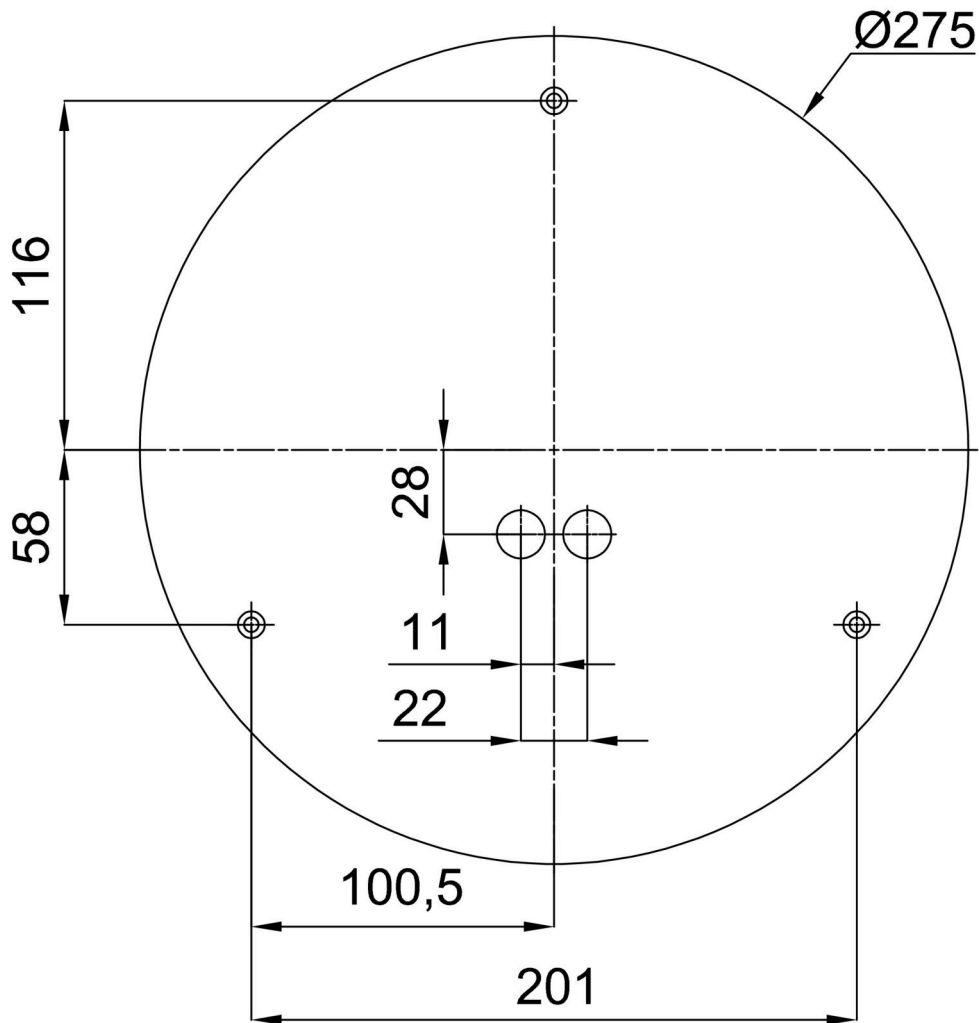

Technical

Types of luminaires	Classic on/off
Mounting type	surface mounted
Base material	steel
Shade material	Plastic opal (FO) with metal collar
Base color	white Ral9003
Shade color	white
Holding the shade	folding system
Mounting location	ceiling/wall
Width	300 mm
Length	300 mm
Height	80 mm
Diameter	ø 300 mm
mounting holes (diameter)	3xø5mm
Installation wire (diameter)	2xø16mm
Energy Class	D
Operating temperature	from -20°C to +30°C

Installation dimensions:

Additional assortment:

Base for surface mounting

Product code	Name	Color	Description	Picture	Drawing
33501	KN6,K6/BP	white Ra19003			

Lampshade

Product code	Name	Color	Description	Picture	Drawing
20631	F01B	white		