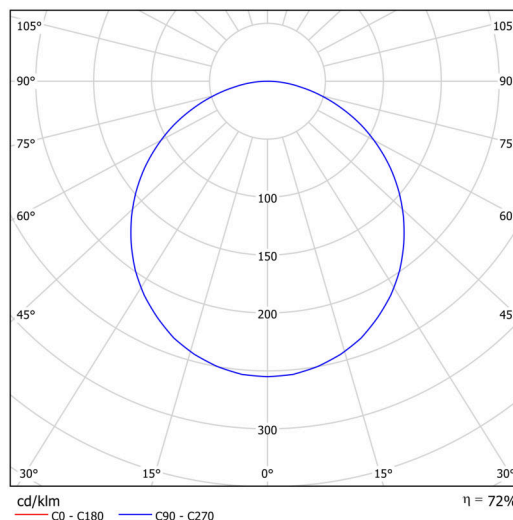

Luminous

Lum. flux of luminaire	1500 lm
Lum. flux of light source	2080 lm
Luminaire efficacy	115 lm/W
Temperature	4000 K
Rated life time LED L80/B10	100000 hours
CRI	Ra80
MacAdam	3
Blue light hazard	Risk group 0