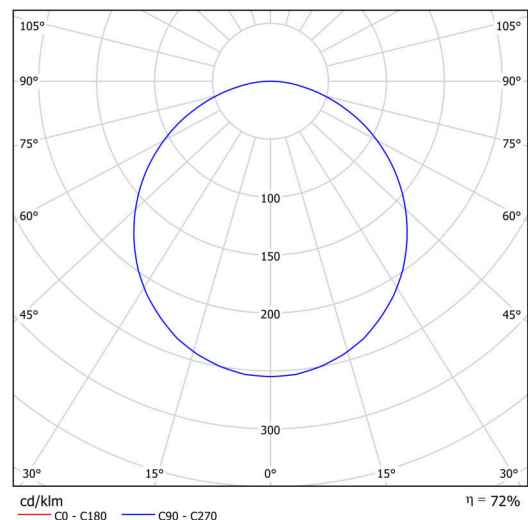

Luminous

Lum. flux of luminaire	1720 lm
Lum. flux of light source	2690 lm
Lum. flux of light source in emergency mode	200 lm
Temperature	3000 K
Rated life time LED L80/B10	100000 hours
CRI	Ra80
MacAdam	3
Blue light hazard	Risk group 0