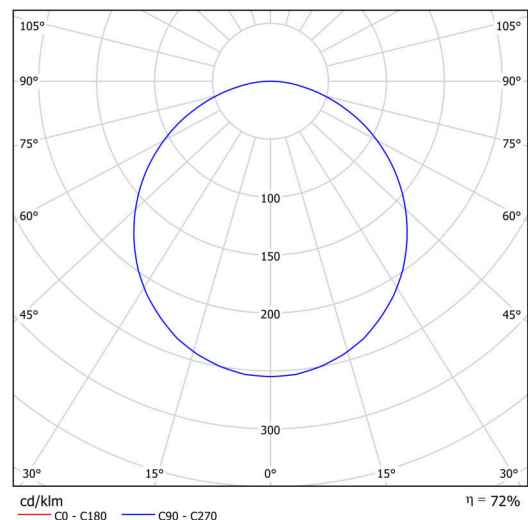

Luminous

Lum. flux of luminaire	1280 lm
Lum. flux of light source	2000 lm
Lum. flux of light source in emergency mode	200 lm
Temperature	3000 K
Rated life time LED L80/B10	100000 hours
CRI	Ra80
MacAdam	3
Blue light hazard	Risk group 0