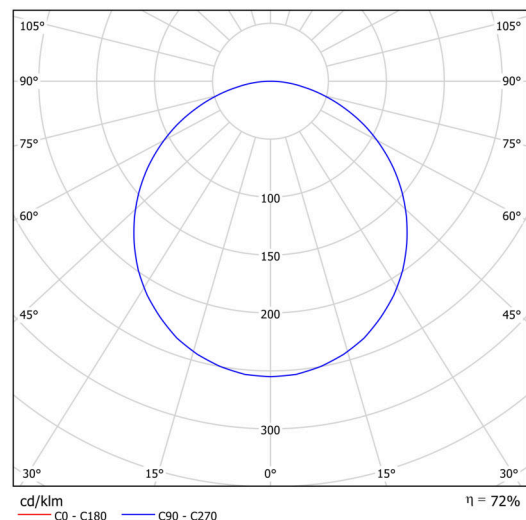

KRUGER 1 FO

Product code: KRU60240

Type: Private: LED-1L14E500KN63/FO1C NK3HST 3K#

Technical

Types of luminaires	Emergency combined
Mounting type	surface mounted
Base material	steel
Shade material	Plastic opal (FO) with metal collar
Shade color	white - black
Holding the shade	folding system
Mounting location	ceiling/wall
Width	300 mm
Length	300 mm
Height	80 mm
mounting holes (diameter)	3xØ5mm
Installation wire (diameter)	2xØ16mm
Impact strength	IKxx

Electric

Power consumption	13 W
Ingress Protection	IP40
Socket	LED modul
Battery type	LiFePO4
Emergency time	3 hours
terminal block	snap terminal block

Luminous

Lum. flux of luminaire	1280 lm
Lum. flux of light source	2000 lm
Lum. flux of light source in emergency mode	200 lm
Temperature	3000 K
Rated life time LED L80/B10	100000 hours
CRI	Ra80
MacAdam	3
Blue light hazard	Risk group 0

Eulum data for calculation programs are available at www.osmont.cz.