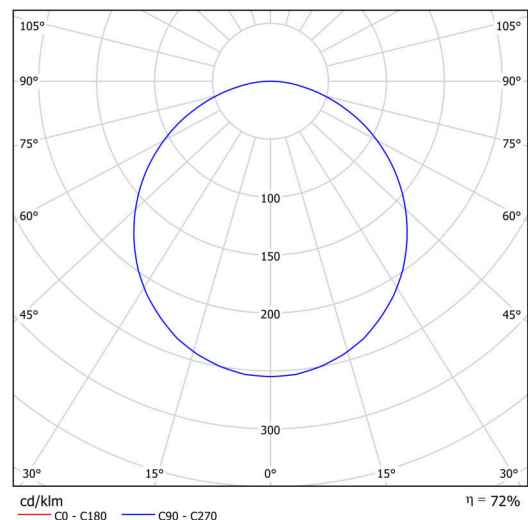

Luminous

Lum. flux of luminaire	1940 lm
Lum. flux of light source	2690 lm
Lum. flux of light source in emergency mode	200 lm
Temperature	3000 K
Rated life time LED L80/B10	100000 hours
CRI	Ra80
MacAdam	3
Blue light hazard	Risk group 0