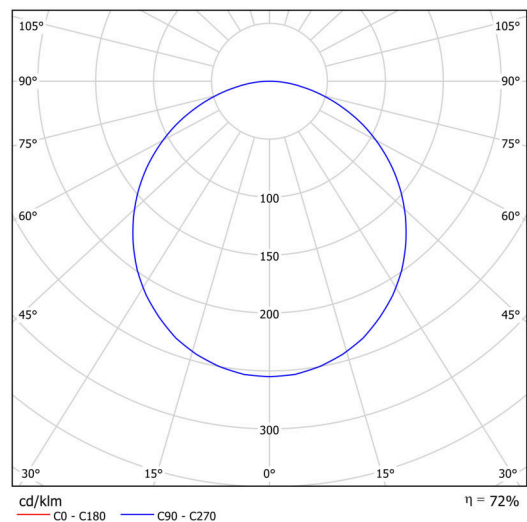

KRUGER 1 FO

Soukromý: LED-1L14E500KN63/F01B NK3HST HF 3K#

KRUGER 1 FO

Product code: KRU60233

Type: Soukromý: LED-1L14E500KN63/FO1B NK3HST HF 3K#

Technical

Types of luminaires	Emergency combined + sensor
Mounting type	surface mounted
Base material	steel
Shade material	Plastic opal (FO) with metal collar
Shade color	white
Holding the shade	folding system
Mounting location	ceiling/wall
Width	300 mm
Length	300 mm
Height	80 mm
mounting holes (diameter)	3xØ5mm
Installation wire (diameter)	2xØ16mm
Impact strength	IKxx

Electric

Power consumption	13 W
Ingress Protection	IP40
Socket	LED modul
Battery type	LiFePO4
Emergency time	3 hours
terminal block	snap terminal block

Luminous

Lum. flux of luminaire	1440 lm
Lum. flux of light source	2000 lm
Lum. flux of light source in emergency mode	200 lm
Temperature	3000 K
Rated life time LED L80/B10	100000 hours
CRI	Ra80
MacAdam	3
Blue light hazard	Risk group 0

Installation dimensions: