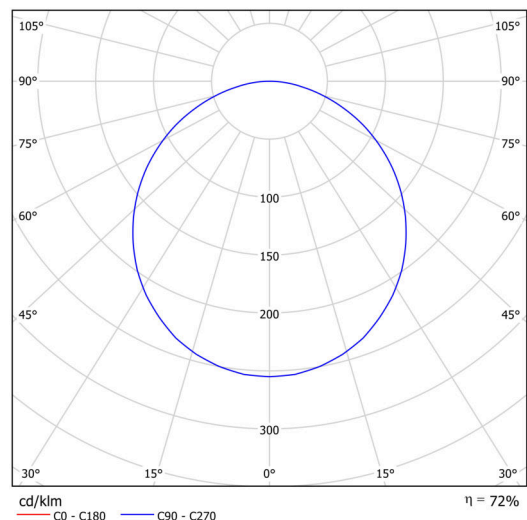

KRUGER 1 FO

Private: LED-1L14E500KN63/F01B NK3HST 3K#

KRUGER 1 FO

Product code: KRU60232

Type: Private: LED-1L14E500KN63/FO1B NK3HST 3K#

Technical

Types of luminaires	Emergency combined
Mounting type	surface mounted
Base material	steel
Shade material	Plastic opal (FO) with metal collar
Shade color	white
Holding the shade	folding system
Mounting location	ceiling/wall
Width	300 mm
Length	300 mm
Height	80 mm
mounting holes (diameter)	3xØ5mm
Installation wire (diameter)	2xØ16mm
Impact strength	IKxx

Electric

Power consumption	13 W
Ingress Protection	IP40
Socket	LED modul
Battery type	LiFePO4
Emergency time	3 hours
terminal block	snap terminal block

Luminous

Lum. flux of luminaire	1440 lm
Lum. flux of light source	2000 lm
Lum. flux of light source in emergency mode	200 lm
Temperature	3000 K
Rated life time LED L80/B10	100000 hours
CRI	Ra80
MacAdam	3
Blue light hazard	Risk group 0