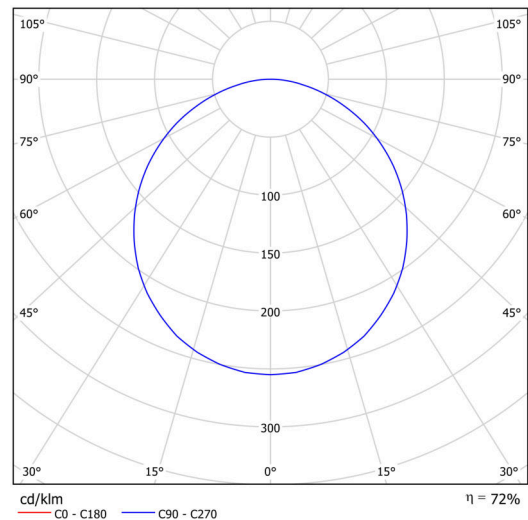

Luminous

Lum. flux of luminaire	1720 lm
Lum. flux of light source	2690 lm
Luminaire efficacy	95 lm/W
Temperature	3000 K
Rated life time LED L80/B10	100000 hours
CRI	Ra80
MacAdam	3
Blue light hazard	Risk group 0