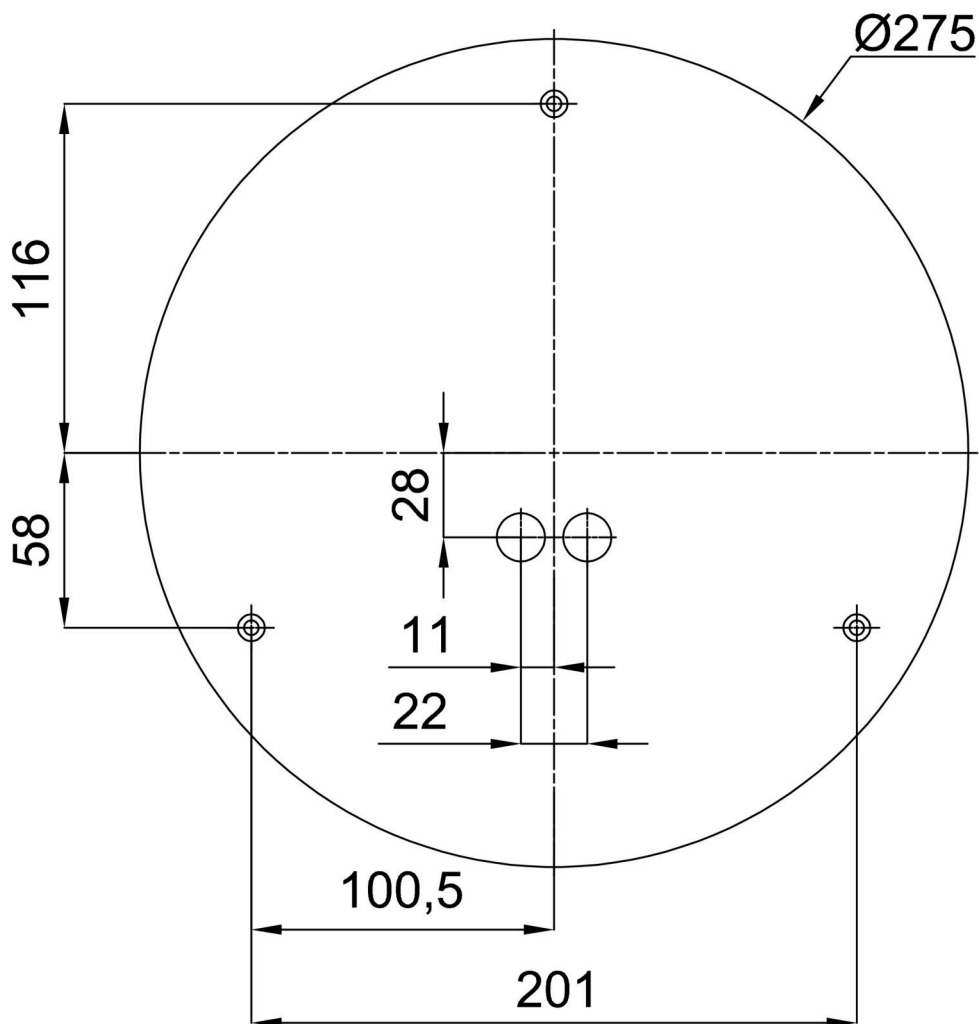

TECHNICAL SHEET

Eulum data for calculation programs are available at www.osmont.cz.

Multipower

Possibility of output adjustment by the user (DIP switch on the current source).

I [mA]	700	600	500	400	
[%]	100	86	71	57	

Logistic

EAN	8591728081065
Weight NTTO	1.6 Kg
Weight BTTO	1.9 Kg
Warranty*	60 months

*The warranty for the batteries is valid for 12 months from the date of purchase.

Installation dimensions: