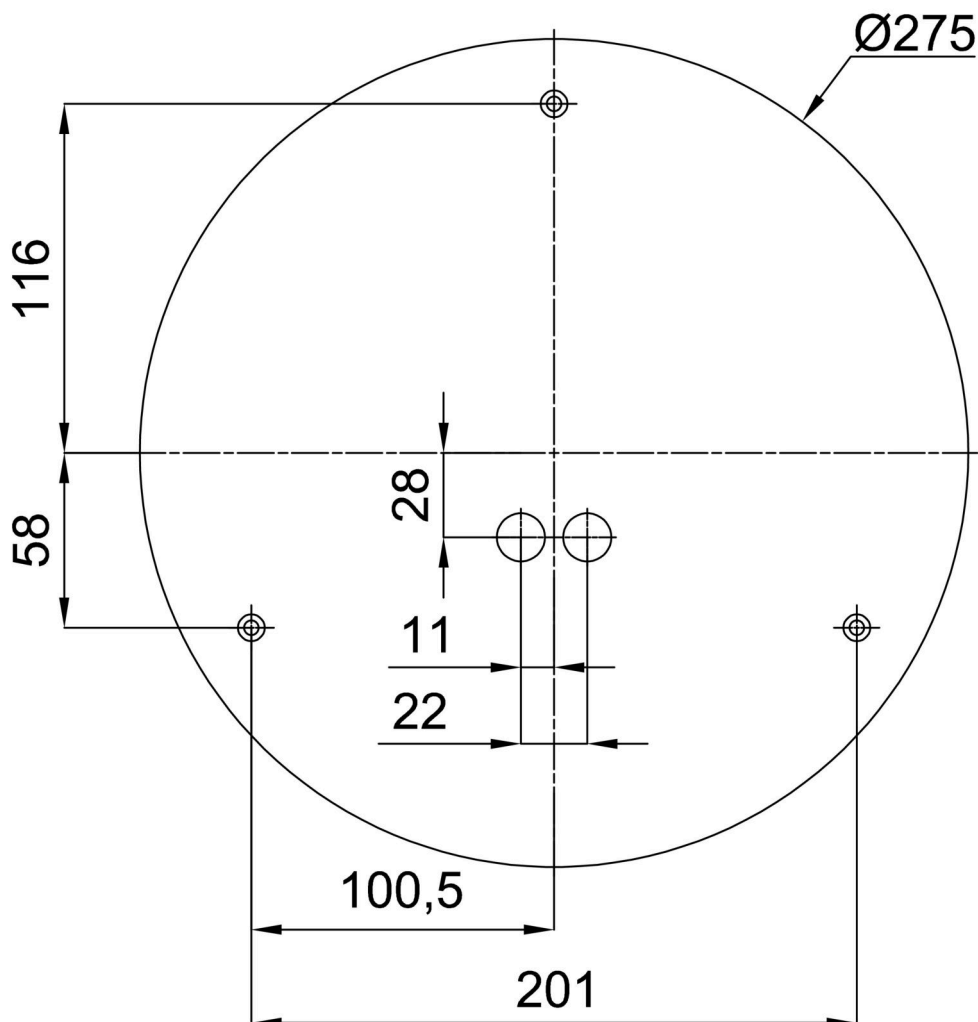

Eulum data for calculation programs are available at

**Multipower**

Possibility of output adjustment by the user (DIP switch on the current source).

I [mA]	700	600	500	400	
[%]	100	86	71	57	

**Logistic**

EAN	8591728081058
Weight NTTO	1.6 Kg
Weight BTTO	1.9 Kg
Warranty*	60 months

\*The warranty for the batteries is valid for 12 months from the date of purchase.

**Installation dimensions:**

Additional assortment:

Base for surface mounting

Product code	Name	Color	Description	Picture	Drawing
33501	KN6,K6/BP	white Ra19003			