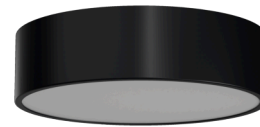

## KRUGER 1 F0

LED-1L14EMP700KN63/F01C/NK1W 3K#

[WWW.OSMONT.CZ](http://WWW.OSMONT.CZ)

# KRUGER 1 FO

Product code: KRU60036

Type: LED-1L14EMP700KN63/F01C/NK1W 3K#

Short description of the luminaire: Black color | surface-mounted LED light | emergency combi unit | multipower function | opal plastic shade | decorative collar

## Technical

Types of luminaires	Emergency combined
Mounting type	surface mounted
Base material	steel
Shade material	Plastic opal (FO) with metal collar
Base color	black Ral9005
Shade color	white - black
Holding the shade	folding system
Mounting location	ceiling/wall
Width	300 mm
Length	300 mm
Height	80 mm
Diameter	ø 300 mm
mounting holes (diameter)	3xø5mm
Installation wire (diameter)	2xø16mm
Energy Class	D
Operating temperature	from 0°C to +30°C