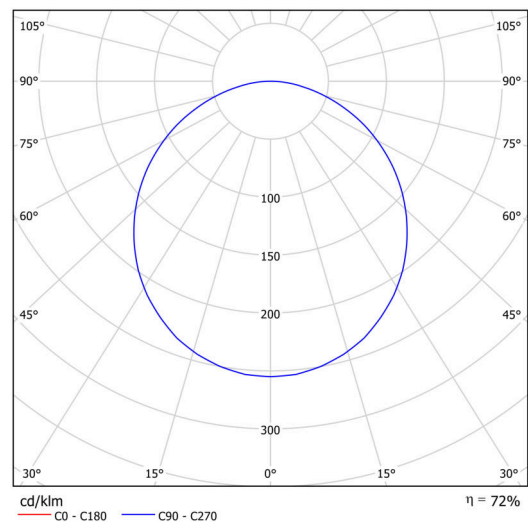

Luminous

Lum. flux of luminaire	1720 lm
Lum. flux of light source	2690 lm
Luminaire efficacy	95 lm/W
Temperature	3000 K
Rated life time LED L80/B10	100000 hours
CRI	Ra80
MacAdam	3
Blue light hazard	Risk group 0