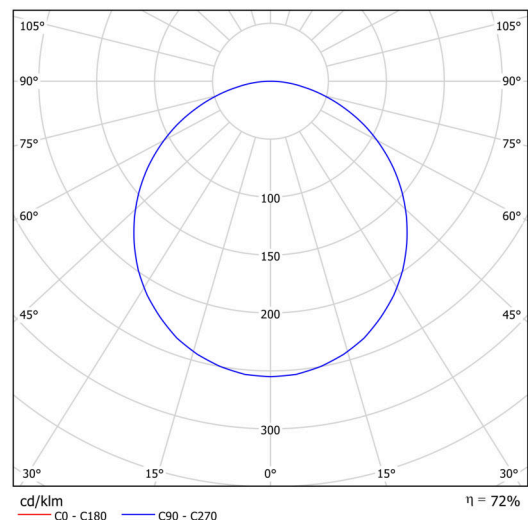

Luminous

Lum. flux of luminaire	1720 lm
Lum. flux of light source	2690 lm
Luminaire efficacy	95 lm/W
Temperature	3000 K
Rated life time LED L80/B10	100000 hours
CRI	Ra80
MacAdam	3
Blue light hazard	Risk group 0