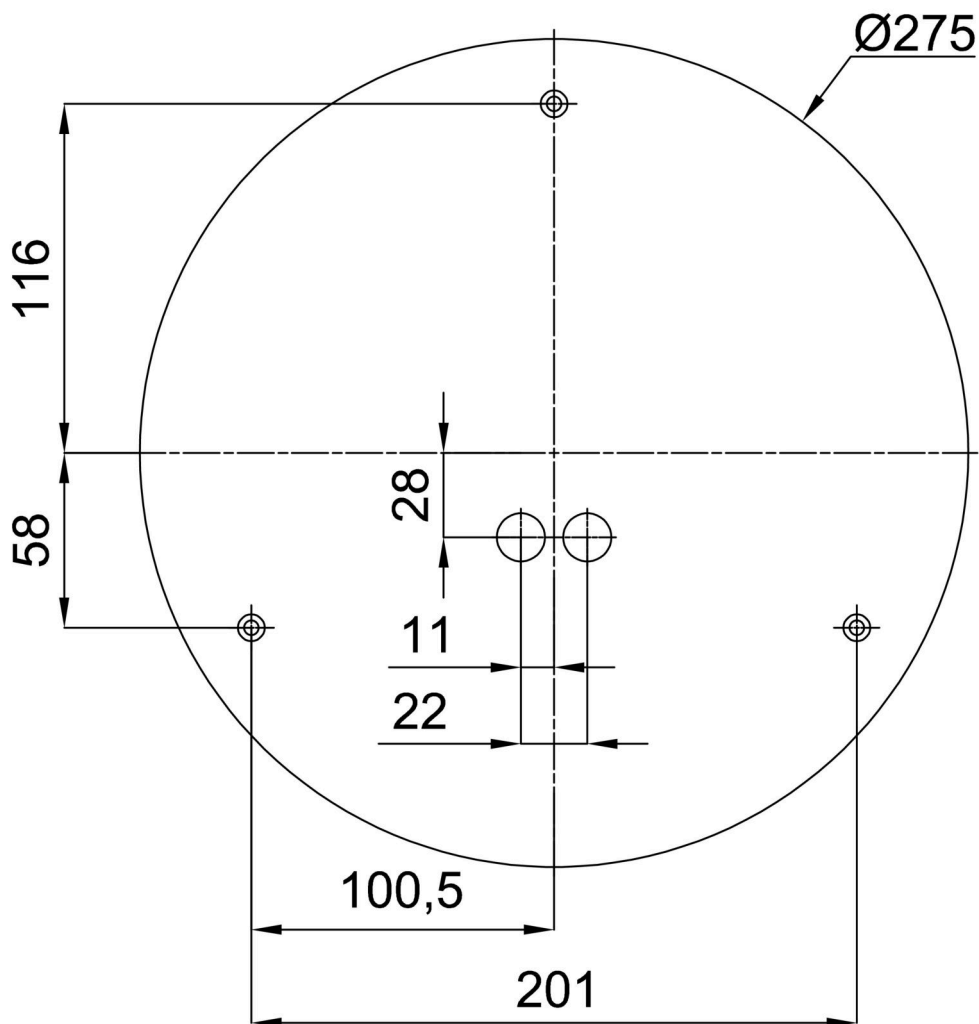

Logistic

EAN	8591728081041
Weight NTT0	1.6 Kg
Weight BTTO	1.9 Kg
Warranty*	60 months

*The warranty for the batteries is valid for 12 months from the date of purchase.

Installation dimensions: