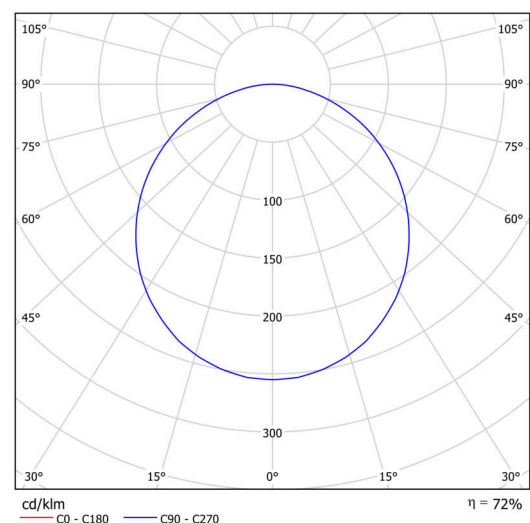

Luminous

Lum. flux of luminaire	1280 lm
Lum. flux of light source	2000 lm
Luminaire efficacy	98 lm/W
Temperature	3000 K
Rated life time LED L80/B10	100000 hours
CRI	Ra80
MacAdam	3
Blue light hazard	Risk group 0