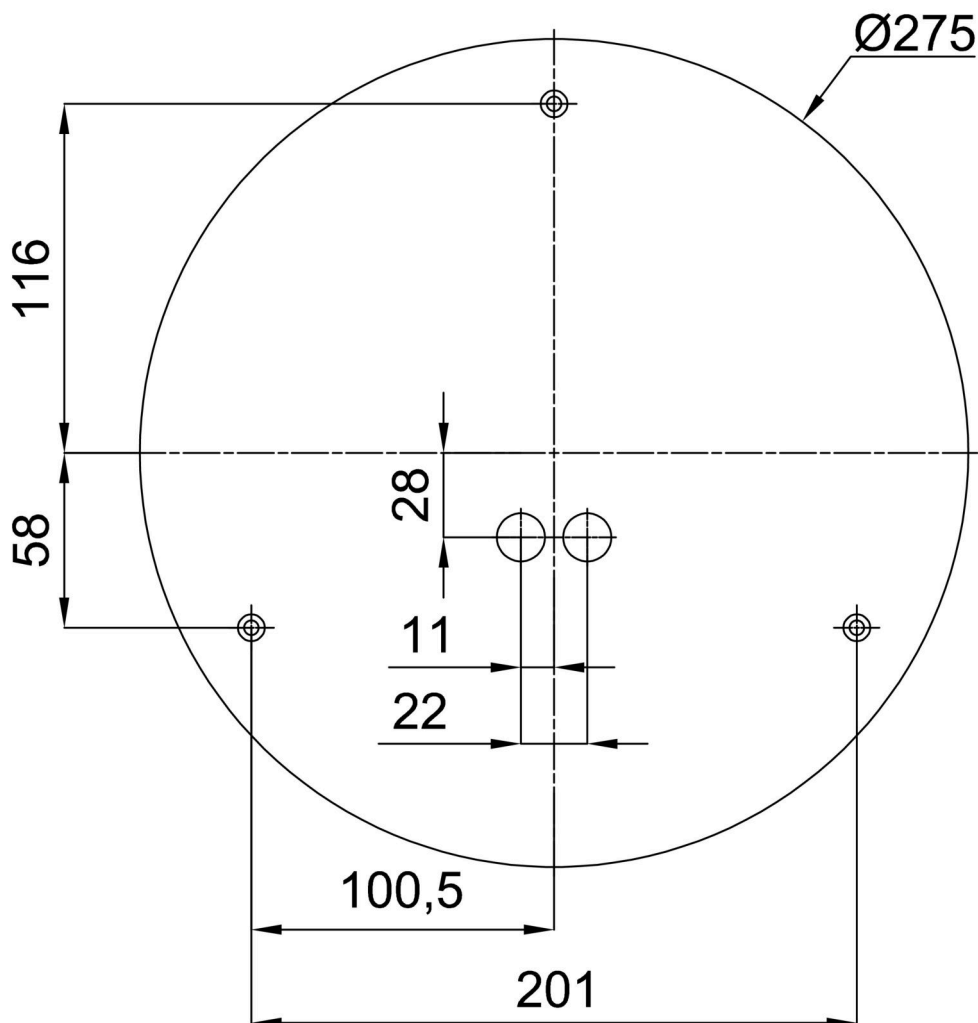

Technical

Types of luminaires	Emergency combined
Mounting type	surface mounted
Base material	steel
Shade material	Plastic opal (FO) with metal collar
Base color	black Ral9005
Shade color	white - black
Holding the shade	folding system
Mounting location	ceiling/wall
Width	300 mm
Length	300 mm
Height	80 mm
Diameter	ø 300 mm
mounting holes (diameter)	3xø5mm
Installation wire (diameter)	2xø16mm
Energy Class	D
Operating temperature	from 0°C to +30°C

Installation dimensions:

Additional assortment:

Base for surface mounting

Product code	Name	Color	Description	Picture	Drawing
33501	KN6,K6/BP	white Ra19003			

Lampshade

Product code	Name	Color	Description	Picture	Drawing
20634	F01C	white - black		