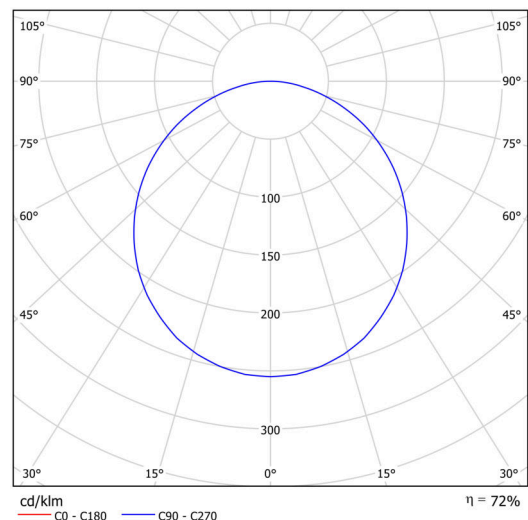

Luminous

Lum. flux of luminaire	1940 lm
Lum. flux of light source	2690 lm
Luminaire efficacy	107 lm/W
Temperature	3000 K
Rated life time LED L80/B10	100000 hours
CRI	Ra80
MacAdam	3
Blue light hazard	Risk group 0