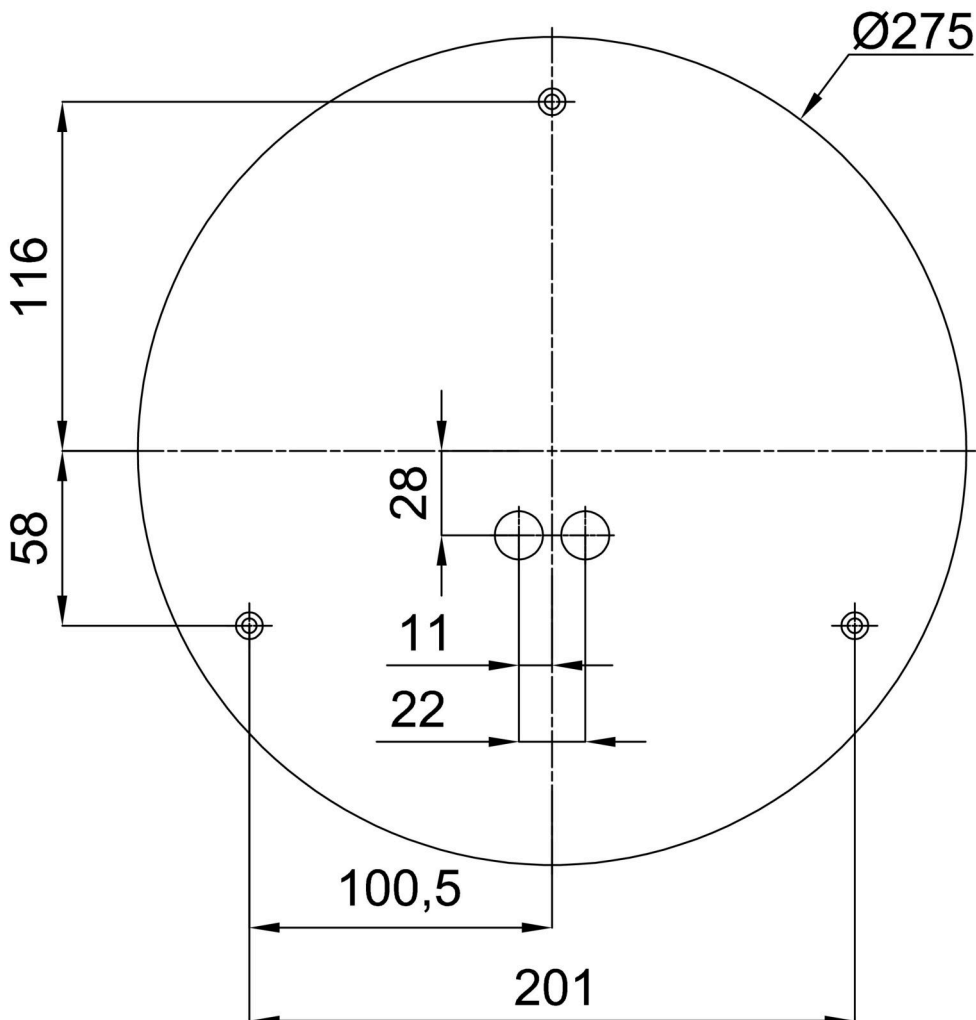

## Technical

Types of luminaires	Emergency combined
Mounting type	surface mounted
Base material	steel
Shade material	Plastic opal (FO) with metal collar
Base color	white Ral9003
Shade color	white
Holding the shade	folding system
Mounting location	ceiling/wall
Width	300 mm
Length	300 mm
Height	80 mm
Diameter	ø 300 mm
mounting holes (diameter)	3xø5mm
Installation wire (diameter)	2xø16mm
Energy Class	D
Operating temperature	from 0°C to +30°C

\*The warranty for the batteries is valid for 12 months from the date of purchase.

**Installation dimensions:**

Additional assortment:

Base for surface mounting

Product code	Name	Color	Description	Picture	Drawing
33501	KN6,K6/BP	white Ra19003			