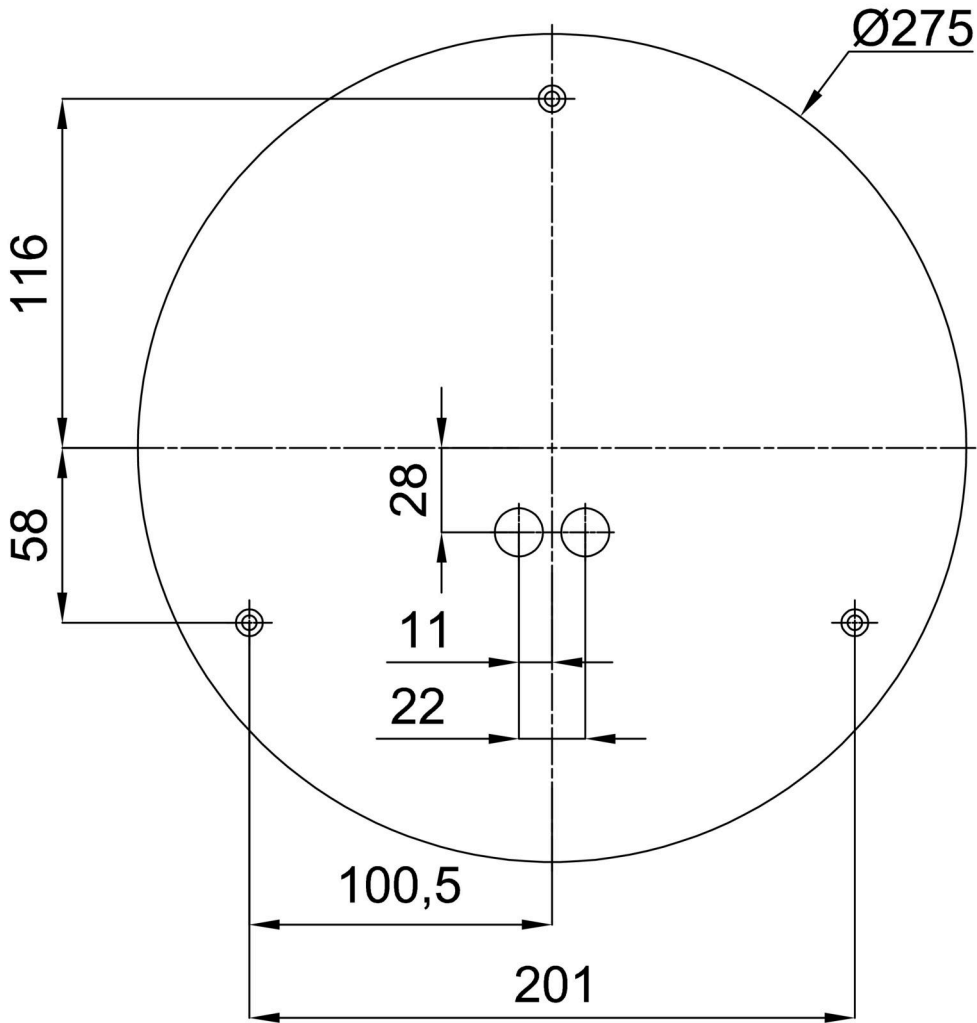

Logistic

EAN	8591728080693
Weight NTTO	1.6 Kg
Weight BTTO	1.9 Kg
Warranty*	60 months

*The warranty for the batteries is valid for 12 months from the date of purchase.

Installation dimensions: