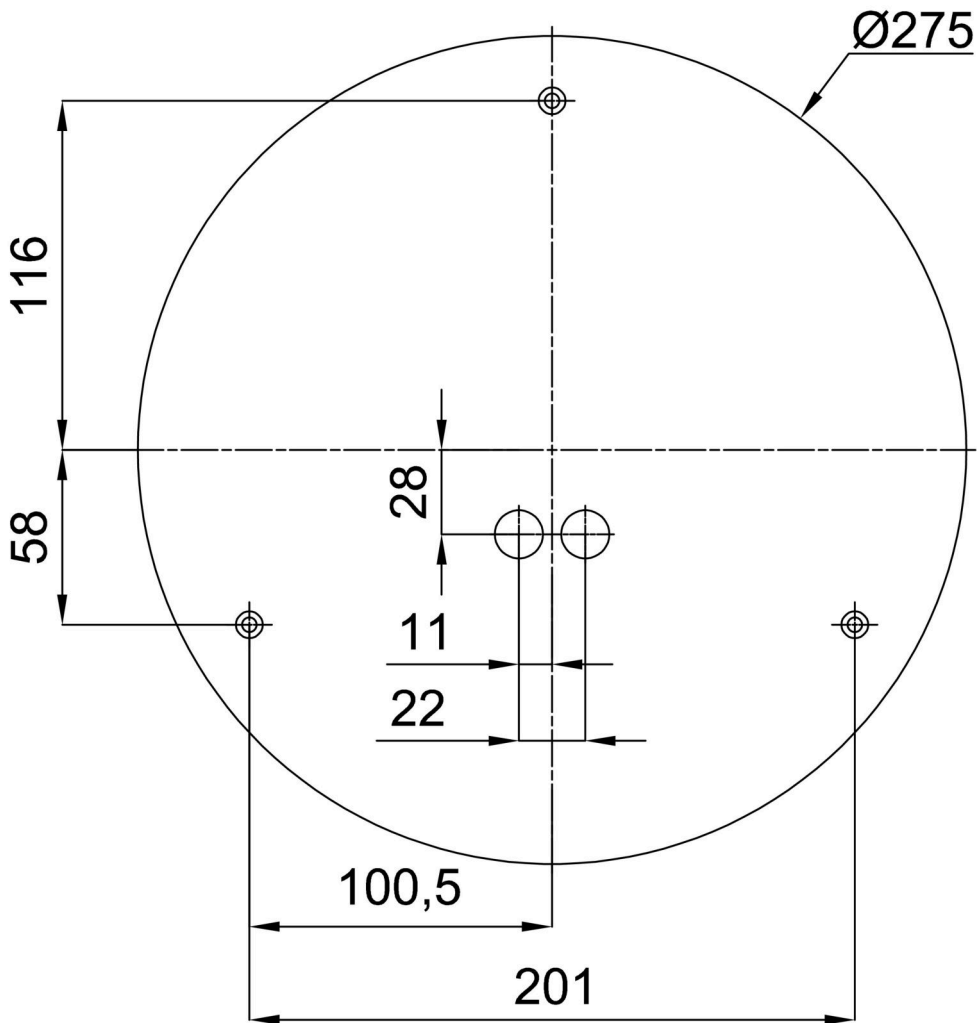

Logistic

EAN	8591728080457
Weight NTT0	1.6 Kg
Weight BTTO	1.9 Kg
Warranty*	60 months

*The warranty for the batteries is valid for 12 months from the date of purchase.

Installation dimensions: