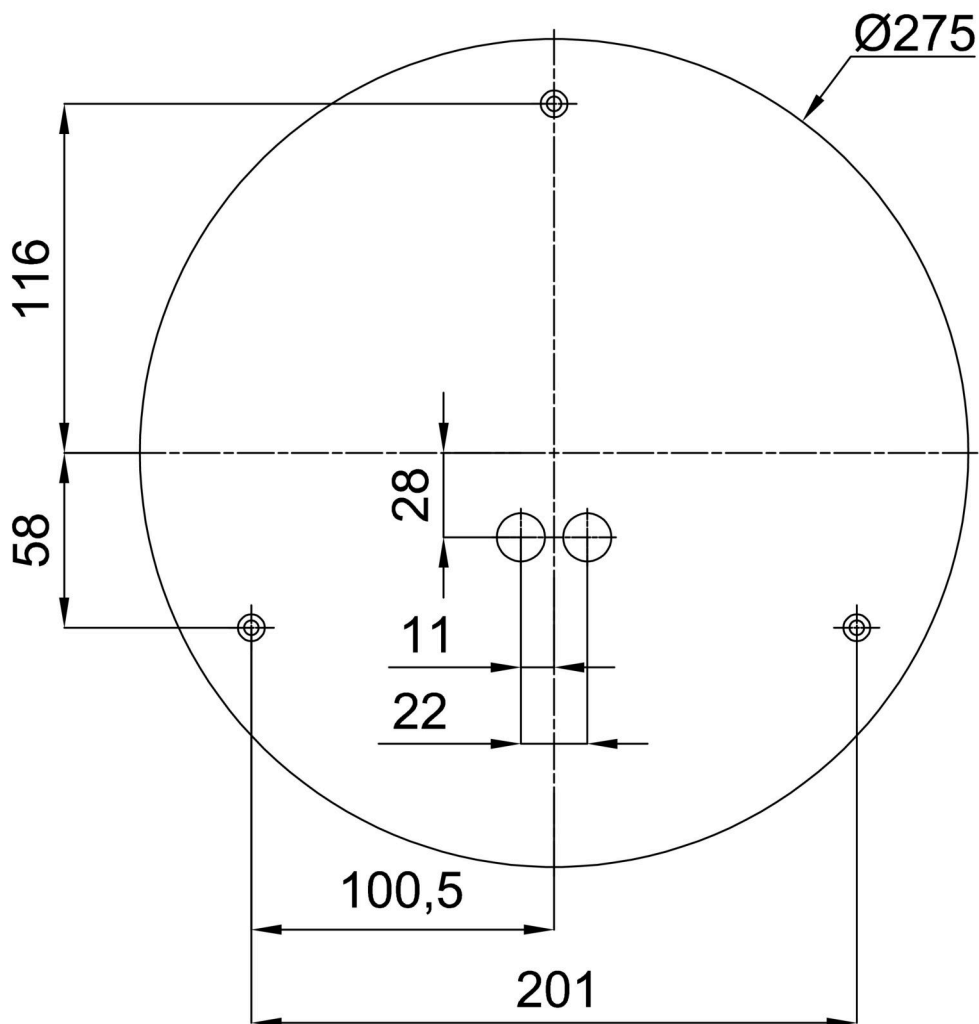

Technical

Types of luminaires	Dimmable
Mounting type	surface mounted
Base material	steel
Shade material	Black plastic with metal collar
Base color	white Ral9003
Shade color	white - black
Holding the shade	folding system
Mounting location	ceiling/wall
Width	300 mm
Length	300 mm
Height	80 mm
Diameter	ø 300 mm
mounting holes (diameter)	3xø5mm
Installation wire (diameter)	2xø16mm
Energy Class	D
Operating temperature	from -20°C to +30°C

Luminous

Lum. flux of luminaire	320 lm
Lum. flux of light source	2690 lm
Luminaire efficacy	17 lm/W
Temperature	3000 K
Rated life time LED L80/B10	100000 hours
CRI	Ra80
MacAdam	3
Blue light hazard	Risk group 0

Installation dimensions:

Additional assortment:

Base for surface mounting

Product code	Name	Color	Description	Picture	Drawing
33501	KN6,K6/BP	white Ra19003			

Lampshade

Product code	Name	Color	Description	Picture	Drawing
20633	FC1B	white - black		