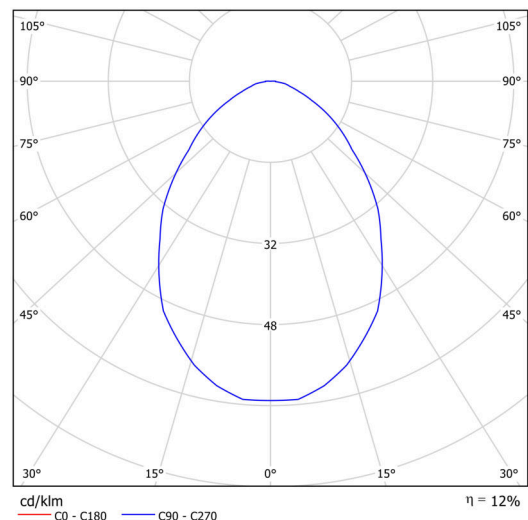

Luminous

Lum. flux of luminaire	320 lm
Lum. flux of light source	2690 lm
Luminaire efficacy	17 lm/W
Temperature	3000 K
Rated life time LED L80/B10	100000 hours
CRI	Ra80
MacAdam	3
Blue light hazard	Risk group 0