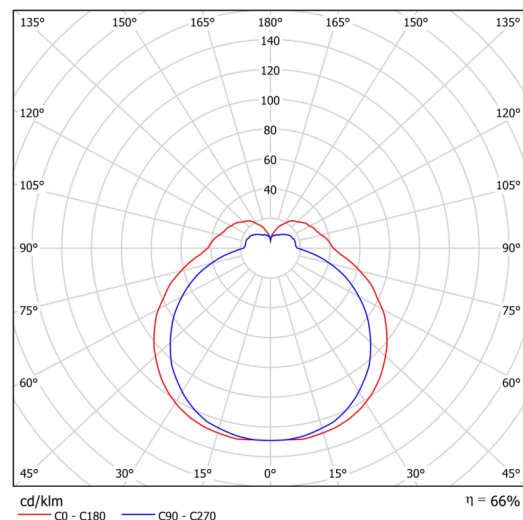

Luminous

Lum. flux of luminaire	1650 lm
Lum. flux of light source	2500 lm
Luminaire efficacy	103 lm/W
Temperature	4000 K
Rated life time LED L80/B10	100000 hours
CRI	Ra80
MacAdam	3
Blue light hazard	Risk group 0

Eulum data for calculation programs are available at www.osmont.cz.