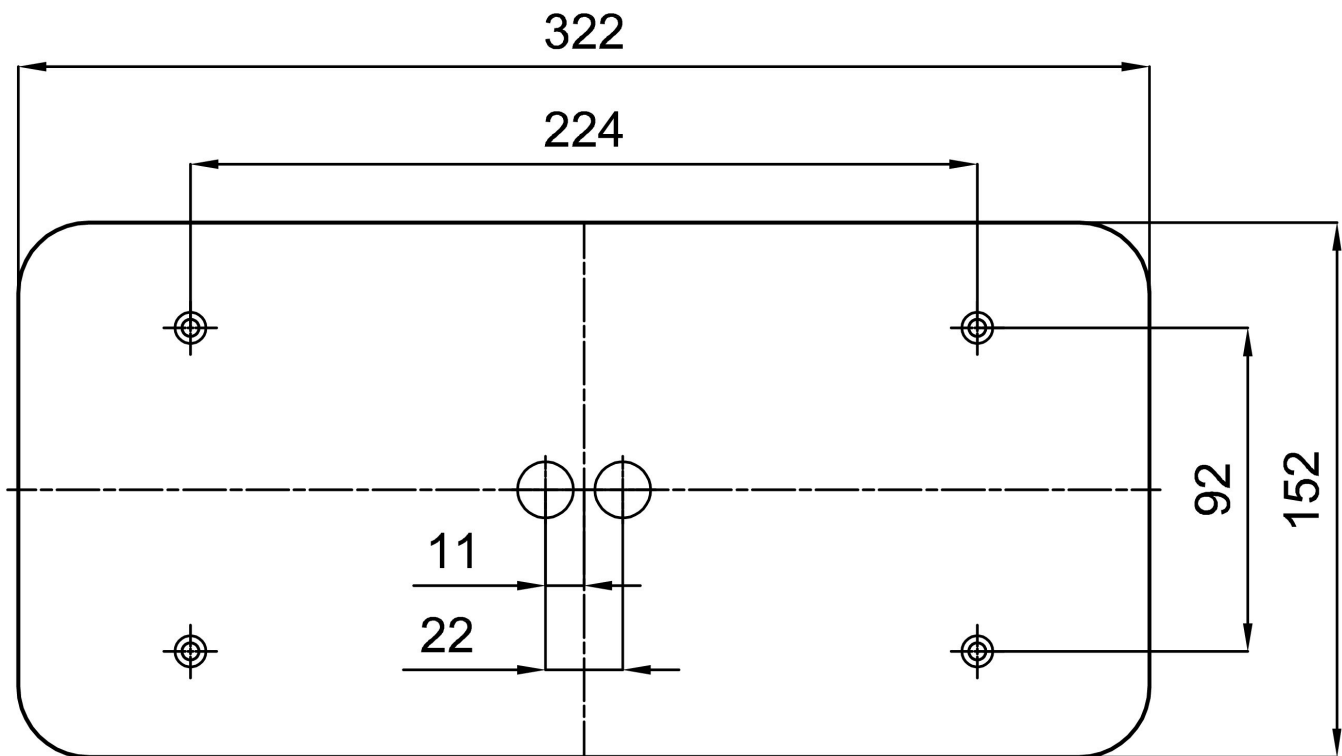

Logistic

EAN	8591728138486
Weight NTTO	2.8 Kg
Weight BTTO	3 Kg
Number of cartons	1 pcs
Package volume	0.007 m³
Package 1 width	0.365 m
Package 1 length	0.18 m
Package 1 height	0.11 m
Warranty*	60 months

*The warranty for the batteries is valid for 12 months from the date of purchase.

Installation dimensions: