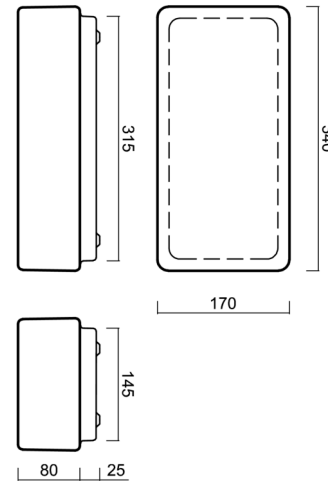

# JENA 2

Product code: JEN59736

Type: LED-2L27E350U9/038 4K#

Short description of the luminaire: White surface-mounted LED light ON/OFF with TRIPLEX OPAL glass shade.

## Technical

|                              |                                |
|------------------------------|--------------------------------|
| Types of luminaires          | Classic on/off                 |
| Mounting type                | surface mounted                |
| Base material                | steel                          |
| Shade material               | three-layer glass TRIPLEX OPAL |
| Base color                   | white Ral9003                  |
| Shade color                  | white                          |
| Holding the shade            | folding system                 |
| Mounting location            | ceiling/wall                   |
| Width                        | 340 mm                         |
| Length                       | 170 mm                         |
| Height                       | 105 mm                         |
| mounting holes (diameter)    | 4xØ5mm                         |
| Installation wire (diameter) | 2xØ16mm                        |
| Energy Class                 | D                              |
| Impact strength              | IK01                           |

Eulum data for calculation programs are available at [www.osmont.cz](http://www.osmont.cz).

Logistic

|                   |                      |
|-------------------|----------------------|
| EAN               | 8591728138486        |
| Weight NTTO       | 2.8 Kg               |
| Weight BTTO       | 3 Kg                 |
| Number of cartons | 1 pcs                |
| Package volume    | 0.007 m <sup>3</sup> |
| Package 1 width   | 0.365 m              |
| Package 1 length  | 0.18 m               |
| Package 1 height  | 0.11 m               |
| Warranty*         | 60 months            |