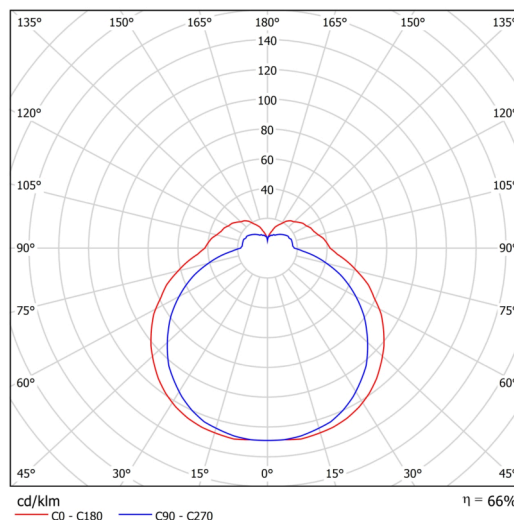

Luminous

Lum. flux of luminaire	1650 lm
Lum. flux of light source	2500 lm
Lum. flux of light source in emergency mode	200 lm
Temperature	4000 K
Rated life time LED L80/B10	100000 hours
CRI	Ra80
MacAdam	3
Blue light hazard	Risk group 0

Eulum data for calculation programs are available at www.osmont.cz.