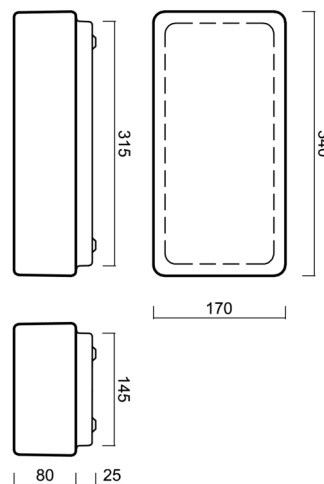

# JENA 2

Product code: JEN59254

Type: LED-2L27E350U9/038 NK3HST 4K#

Short description of the luminaire: White colour | ceiling or wall LED light with emergency backup combined ( with Self-test) | TRIPLEX OPAL hand blown glass shade|

## Technical

Types of luminaires	Emergency combined
Mounting type	surface mounted
Base material	steel
Shade material	three-layer glass TRIPLEX OPAL
Base color	white Ral9003
Shade color	white
Holding the shade	folding system
Mounting location	ceiling/wall
Width	340 mm
Length	170 mm
Height	105 mm
mounting holes (diameter)	4xØ5mm
Cable entrance	2xØ16mm
Energy Class	D
Impact strength	IK01
Operating temperature	from 0°C to +30°C

Eulum data for calculation programs are available at [www.osmont.cz](http://www.osmont.cz).

Logistic

EAN	8591728157258
Weight NTTO	2.8 Kg
Weight BTTO	3 Kg
Number of cartons	1 pcs
Package volume	0.007 m <sup>3</sup>
Package 1 width	0.18 m
Package 1 length	0.365 m
Package 1 height	0.11 m
Warranty*	60 months