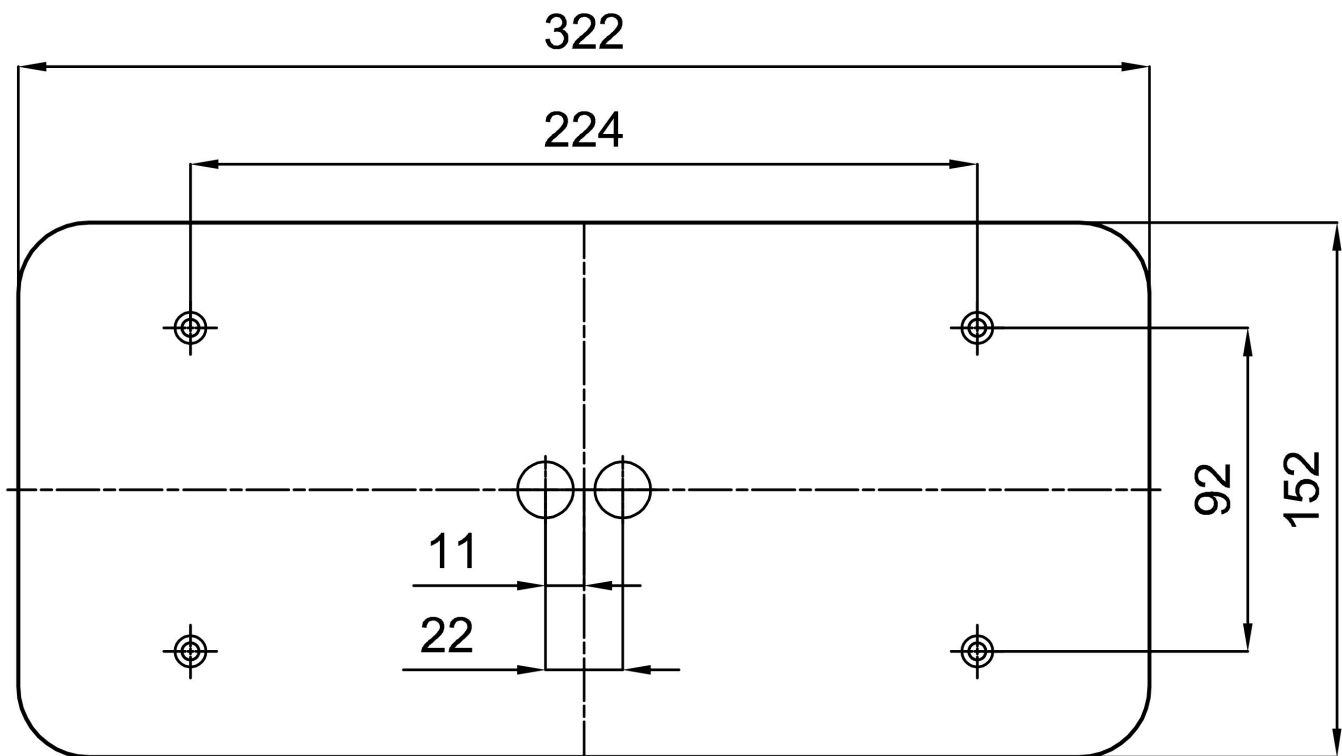

Logistic

EAN	8591728157258
Weight NTTO	2.8 Kg
Weight BTTO	3 Kg
Number of cartons	1 pcs
Package volume	0.007 m³
Package 1 width	0.18 m
Package 1 length	0.365 m
Package 1 height	0.11 m
Warranty*	60 months

*The warranty for the batteries is valid for 12 months from the date of purchase.

Installation dimensions: