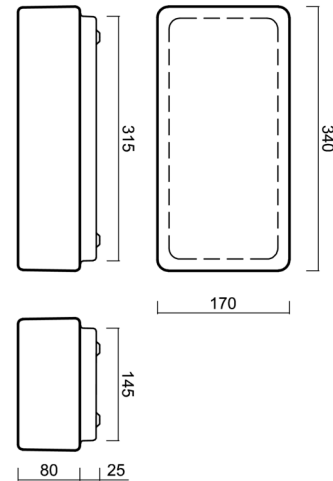

# JENA 2

Product code: JEN58754

Type: LED-2L27E350U9/038 NK3HST 3K#

Short description of the luminaire: White colour | ceiling or wall LED light with emergency backup combined ( with Self-test) | TRIPLEX OPAL hand blown glass shade|

## Technical

Types of luminaires	Emergency combined
Mounting type	surface mounted
Base material	steel
Shade material	three-layer glass TRIPLEX OPAL
Base color	white Ral9003
Shade color	white
Holding the shade	folding system
Mounting location	ceiling/wall
Width	340 mm
Length	170 mm
Height	105 mm
mounting holes (diameter)	4xØ5mm
Cable entrance	2xØ16mm
Energy Class	D
Impact strength	IK01
Operating temperature	from 0°C to +30°C

Eulum data for calculation programs are available at [www.osmont.cz](http://www.osmont.cz).

Logistic

EAN	8591728157241
Weight NTTO	2.8 Kg
Weight BTTO	3 Kg
Number of cartons	1 pcs
Package volume	0.007 m <sup>3</sup>
Package 1 width	0.18 m
Package 1 length	0.365 m
Package 1 height	0.11 m
Warranty*	60 months