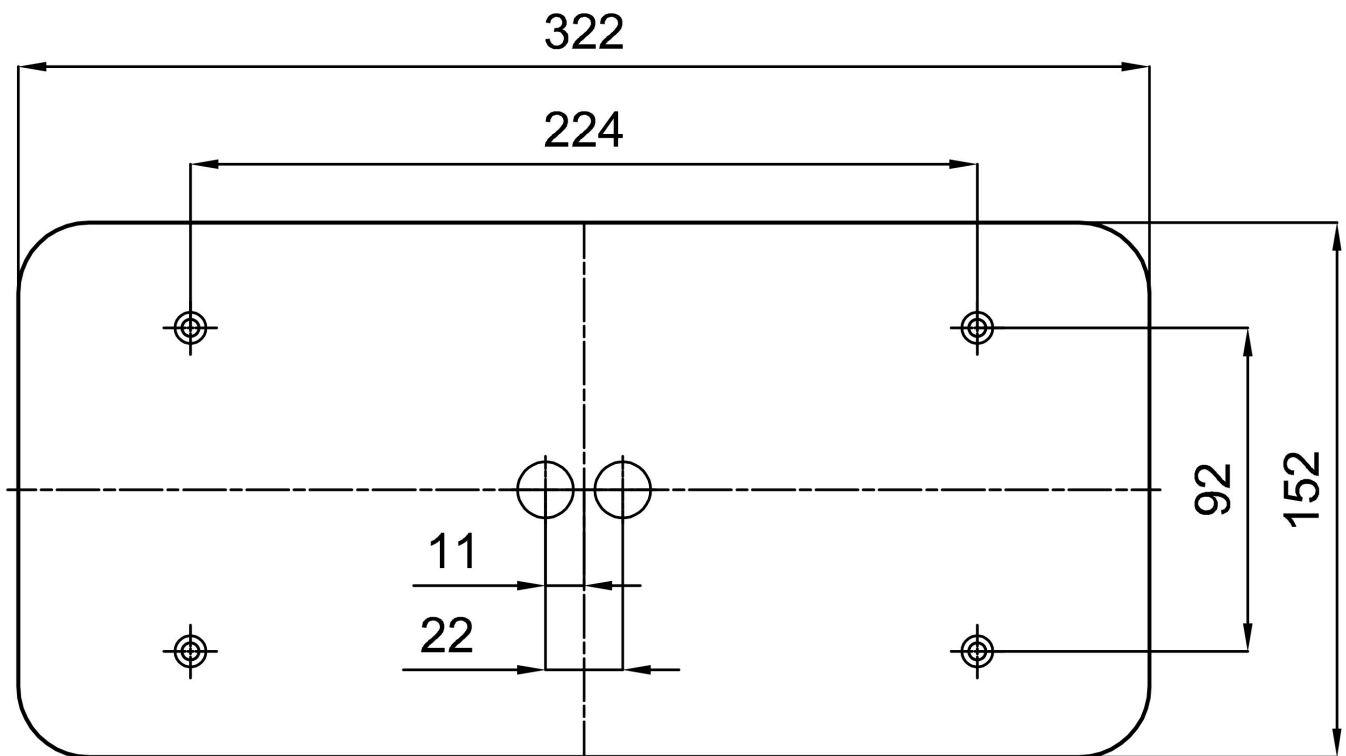

Logistic

EAN	8591728157241
Weight NTTO	2.8 Kg
Weight BTTO	3 Kg
Number of cartons	1 pcs
Package volume	0.007 m³
Package 1 width	0.18 m
Package 1 length	0.365 m
Package 1 height	0.11 m
Warranty*	60 months

*The warranty for the batteries is valid for 12 months from the date of purchase.

Installation dimensions: