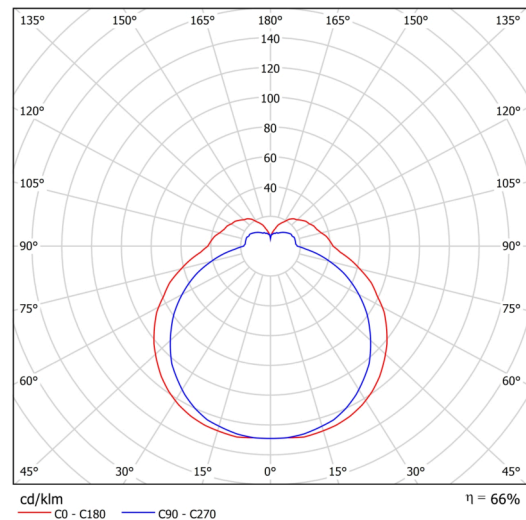

Luminous

Lum. flux of luminaire	1580 lm
Lum. flux of light source	2400 lm
Lum. flux of light source in emergency mode	200 lm
Temperature	3000 K
Rated life time LED L80/B10	100000 hours
CRI	Ra80
MacAdam	3
Blue light hazard	Risk group 0

Eulum data for calculation programs are available at www.osmont.cz.