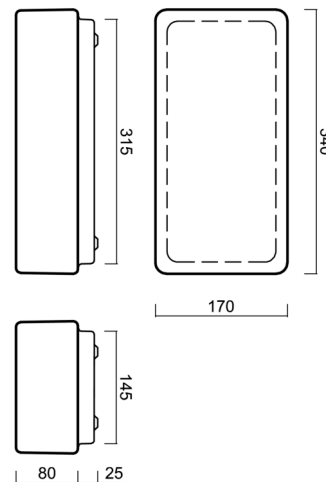

JENA 2

IN-12U9/038*

WWW.OSMONT.CZ

JENA 2

Product code: JEN41399

Type: IN-12U9/038*

Short description of the luminaire: White surface-mounted E27 light ON/OFF with TRIPLEX OPAL glass shade.

Technical

Types of luminaires	Classic on/off
Mounting type	surface mounted
Base material	steel
Shade material	three-layer glass TRIPLEX OPAL
Base color	white Ral9003
Shade color	white
Holding the shade	folding system
Mounting location	ceiling/wall
Width	340 mm
Length	170 mm
Height	105 mm
mounting holes (diameter)	4xØ5mm
Installation wire (diameter)	2xØ16mm
Impact strength	IK01

Logistic

EAN	8591728413996
Weight NTTO	2 Kg
Weight BTTO	2.2 Kg
Number of cartons	1 pcs
Package volume	0.007 m ³
Package 1 width	0.365 m
Package 1 length	0.18 m
Package 1 height	0.11 m
Warranty*	60 months

*The warranty for the batteries is valid for 12 months from the date of purchase.

Installation dimensions:

Additional assortment:

Lampshade

Product code	Name	Color	Description	Picture	Drawing
20018	038	white		