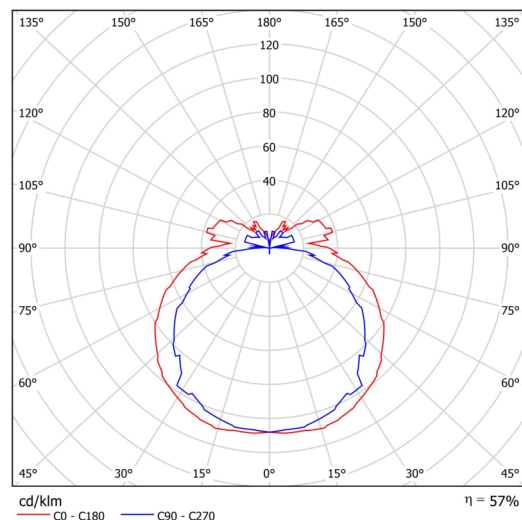

Luminous

Blue light hazard	Risk group 0

Eulum data for calculation programs are available at www.osmont.cz.