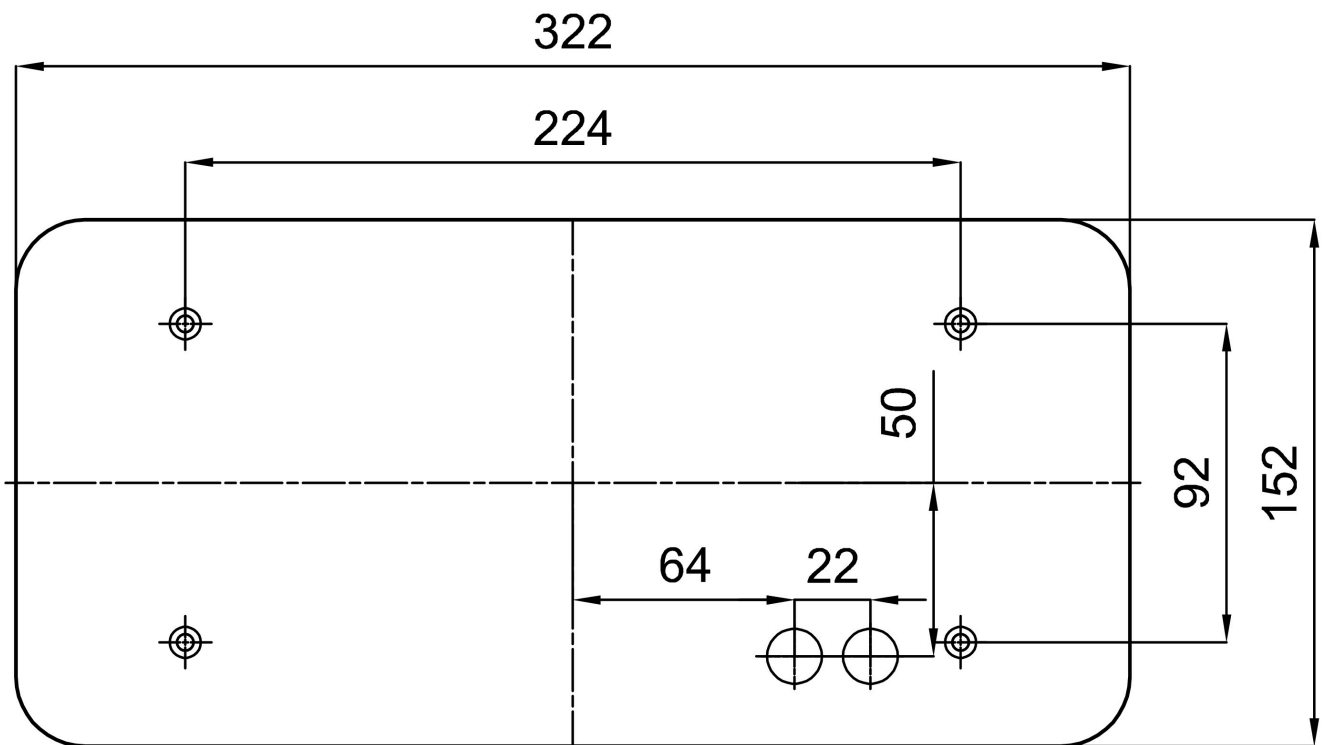

Types of luminaires	Classic on/off
Mounting type	surface mounted
Base material	steel
Shade material	three-layer glass TRIPLEX OPAL
Base color	white Ral9003
Shade color	white
Holding the shade	folding system
Mounting location	ceiling/wall
Width	340 mm
Length	170 mm
Height	105 mm
mounting holes (diameter)	4xØ5mm
Installation wire (diameter)	2xØ16mm
Impact strength	IK01

Electric

Power consumption	25 W
Ingress Protection	IP43
Socket	E27
terminal block	screw terminal block

Luminous

Blue light hazard	Risk group 0
-------------------	--------------

Eulum data for calculation programs are available at www.osmont.cz.

Logistic

EAN	8591728413996
Weight NTTO	2 Kg
Weight BTTO	2.2 Kg
Number of cartons	1 pcs
Package volume	0.007 m ³
Package 1 width	0.365 m
Package 1 length	0.18 m
Package 1 height	0.11 m
Warranty*	60 months

*The warranty for the batteries is valid for 12 months from the date of purchase.

Installation dimensions:

Additional assortment:

Lampshade

Product code	Name	Color	Description	Picture	Drawing
20018	038	white		