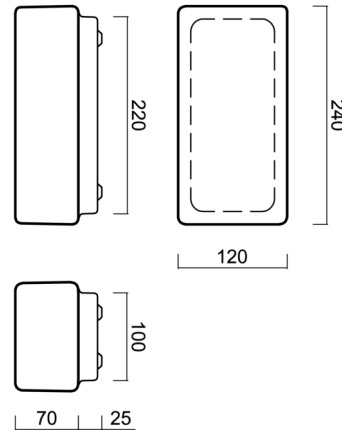

JENA 1

LED-1L26E700U8/036 4K#

WWW.OSMONT.CZ

JENA 1

Product code: JEN59735

Type: LED-1L26E700U8/036 4K#

Short description of the luminaire: White colour | ceiling or wall LED light ON/OFF | TRIPLEX OPAL hand blown glass shade |

Technical

Types of luminaires	Classic on/off
Mounting type	surface mounted
Base material	steel
Shade material	three-layer glass TRIPLEX OPAL
Base color	white Ral9003
Shade color	white
Holding the shade	folding system
Mounting location	ceiling/wall
Width	240 mm
Length	120 mm
Height	95 mm
mounting holes (diameter)	4xØ5mm
Cable entrance	2xØ16mm
Energy Class	D
Impact strength	IK01
Operating temperature	from -20°C to +30°C