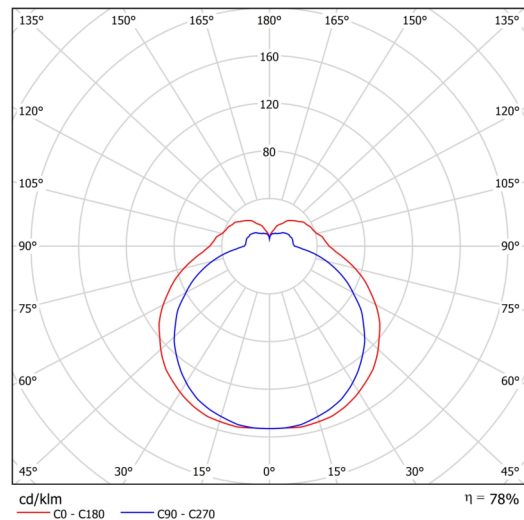

Technical

Types of luminaires	Classic on/off
Mounting type	surface mounted
Base material	steel
Shade material	three-layer glass TRIPLEX OPAL
Base color	white Ral9003
Shade color	white
Holding the shade	folding system
Mounting location	ceiling/wall
Width	240 mm
Length	120 mm
Height	95 mm
mounting holes (diameter)	4xØ5mm
Cable entrance	2xØ16mm
Energy Class	D
Impact strength	IK01
Operating temperature	from -20°C to +30°C

Luminous

Lum. flux of luminaire	820 lm
Lum. flux of light source	1050 lm
Luminaire efficacy	117 lm/W
Temperature	4000 K
Rated life time LED L80/B10	100000 hours
CRI	Ra80
MacAdam	3
Blue light hazard	Risk group 0