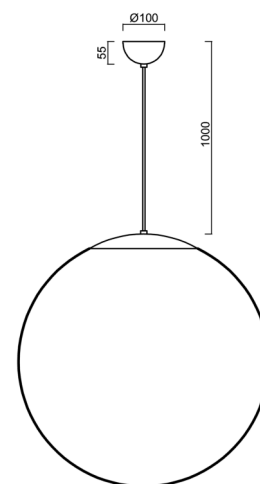

Technical

Types of luminaires	Classic on/off
Mounting type	Suspended - cable
Base material	brass
Shade material	opal polymethyl methacrylate
Base color	polished brass
Shade color	white
Holding the shade	steel holder
Mounting location	ceiling
Width	600 mm
Length	600 mm
Height	600 mm
Diameter	ø 600 mm
Hinge length	1000 mm
mounting holes (diameter)	none
Installation wire (diameter)	none
Energy Class	D
Impact strength	IK06
Operating temperature	from -20°C to +30°C

Eulum data for calculation programs are available at www.osmont.cz.

Logistic

EAN	8591728017262
Weight NTTO	6 Kg
Weight BTTO	8.41 Kg
Number of cartons	2 pcs
Package volume	0.256 m ³
Package 1 width	0.62 m
Package 1 length	0.62 m
Package 1 height	0.63 m
Warranty*	60 months