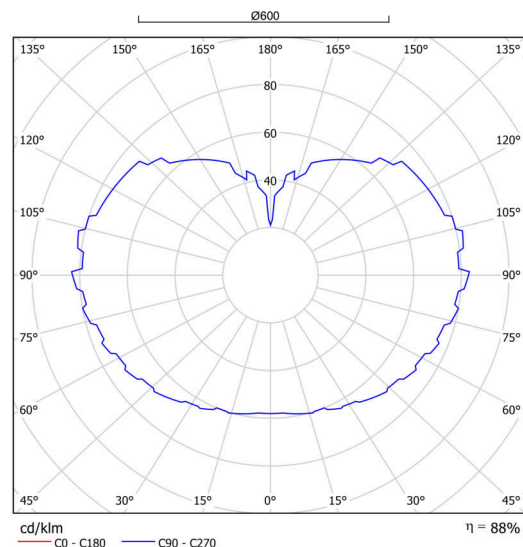

ISIS S5 PM-M

Product code: ISI60764

Type: LED-5L07E1050ZS11/PM5M/L100 MS 4K##

Short description of the luminaire: Brass polished finish | pendant LED light | ON/OFF | PMMA matt shade

Technical

Types of luminaires	Classic on/off
Mounting type	Suspended - cable
Base material	brass
Shade material	opal polymethyl methacrylate
Base color	polished brass
Shade color	white
Holding the shade	steel holder
Mounting location	ceiling
Width	600 mm
Length	600 mm
Height	600 mm
Diameter	ø 600 mm
Hinge length	1000 mm
mounting holes (diameter)	none
Installation wire (diameter)	none
Energy Class	D
Impact strength	IK06
Operating temperature	from -20°C to +30°C

Electric

Power consumption	48 W
Ingress Protection	IP40
Socket	LED modul
terminal block	none

Luminous

Lum. flux of luminaire	7100 lm
Lum. flux of light source	8070 lm
Luminaire efficacy	147 lm/W
Temperature	4000 K
Rated life time LED L80/B10	100000 hours
CRI	Ra80
MacAdam	3
Blue light hazard	Risk group 0

Eulum data for calculation programs are available at www.osmont.cz.