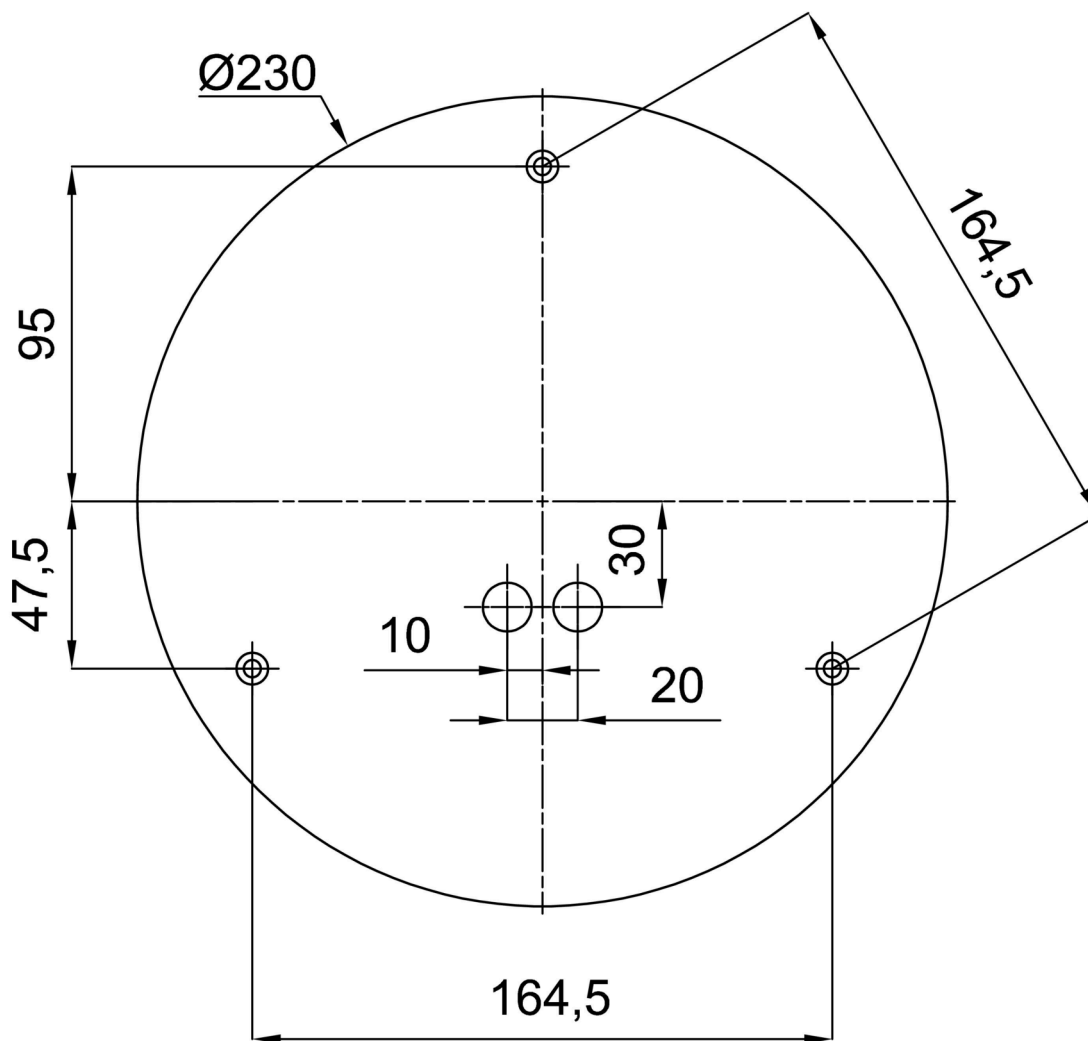

Technical

Types of luminaires	Emergency combined
Mounting type	Suspended - cable
Base material	brass
Shade material	opal polymethyl methacrylate
Base color	polished brass
Shade color	white
Holding the shade	steel holder
Mounting location	ceiling
Width	500 mm
Length	500 mm
Height	500 mm
Diameter	ø 500 mm
Hinge length	1000 mm
mounting holes (diameter)	3xø5mm
Cable entrance	2xø16mm
Energy Class	D
Impact strength	IK06
Operating temperature	from 0°C to +30°C

*The warranty for the batteries is valid for 12 months from the date of purchase.

Installation dimensions:

Additional assortment:

Lampshade

Product code	Name	Color	Description	Picture	Drawing
20604	PM4-M	white	příslušenství		