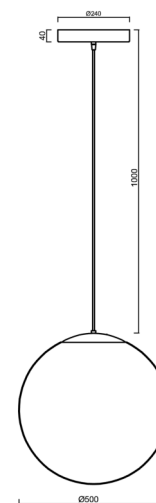

ISIS S4 PM-M HP

LED-5L08E950ZS11/PM4M/L100/NK1W MS 4K##

WWW.OSMONT.CZ

ISIS S4 PM-M HP

Product code: ISI72772

Type: LED-5L08E950ZS11/PM4M/L100/NK1W MS 4K##

Short description of the luminaire: Brass polished | pendant high-power LED light with emergency backup combined | matt PMMA shade | cable pendant (with inner support wire) 100 cm |

Technical

Types of luminaires	Emergency combined
Mounting type	Suspended - cable
Base material	brass
Shade material	opal polymethyl methacrylate
Base color	polished brass
Shade color	white
Holding the shade	steel holder
Mounting location	ceiling
Width	500 mm
Length	500 mm
Height	500 mm
Diameter	ø 500 mm
Hinge length	1000 mm
mounting holes (diameter)	3xø5mm
Cable entrance	2xø16mm
Energy Class	D
Impact strength	IK06
Operating temperature	from 0°C to +30°C