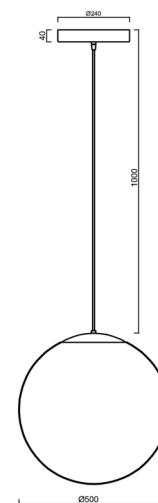

ISIS S4 PM-M HP

LED-5L08E950ZS11/PM4M/L100/NK1W MS 3K##

WWW.OSMONT.CZ

ISIS S4 PM-M HP

Product code: ISI72272

Type: LED-5L08E950ZS11/PM4M/L100/NK1W MS 3K##

Short description of the luminaire: Brass polished | pendant high-power LED light with emergency backup combined | matt PMMA shade | cable pendant (with inner support wire) 100 cm |

Technical

Types of luminaires	Emergency combined
Mounting type	Suspended - cable
Base material	brass
Shade material	opal polymethyl methacrylate
Base color	polished brass
Shade color	white
Holding the shade	steel holder
Mounting location	ceiling
Width	500 mm
Length	500 mm
Height	500 mm
Diameter	ø 500 mm
Hinge length	1000 mm
mounting holes (diameter)	3xø5mm
Cable entrance	2xø16mm
Energy Class	D
Impact strength	IK06
Operating temperature	from 0°C to +30°C