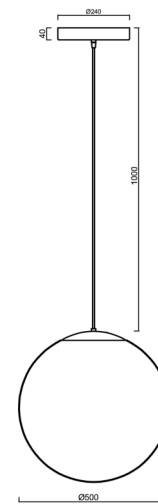

ISIS S4 PM-M HP

LED-5L08E950ZS11/PM4M/L100/NK1W C 3K##

WWW.OSMONT.CZ

ISIS S4 PM-M HP

Product code: ISI72271

Type: LED-5L08E950ZS11/PM4M/L100/NK1W C 3K##

Short description of the luminaire: Black colour | pendant high-power LED light with emergency backup combined | matt PMMA shade | cable pendant (with inner support wire) 100 cm |

Technical

Types of luminaires	Emergency combined
Mounting type	Suspended - cable
Base material	steel
Shade material	opal polymethyl methacrylate
Base color	black Ral9005
Shade color	white
Holding the shade	steel holder
Mounting location	ceiling
Width	500 mm
Length	500 mm
Height	500 mm
Diameter	ø 500 mm
Hinge length	1000 mm
mounting holes (diameter)	3xø5mm
Cable entrance	2xø16mm
Energy Class	D
Impact strength	IK06
Operating temperature	from 0°C to +30°C