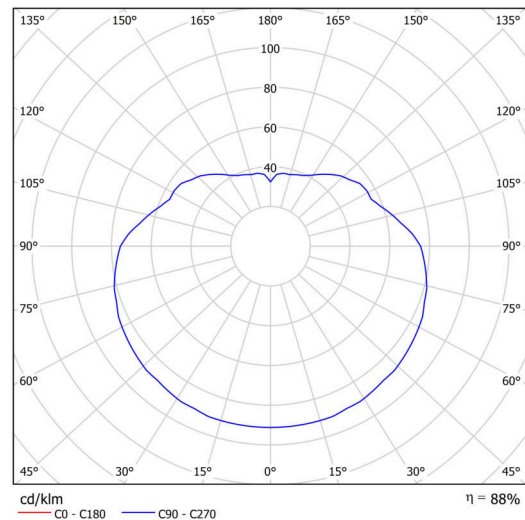

Luminous

Lum. flux of luminaire	8100 lm
Lum. flux of light source	9200 lm
Lum. flux of light source in emergency mode	150 lm
Luminaire efficacy	137 lm/W
Temperature	3000 K
Rated life time LED L80/B10	100000 hours
CRI	Ra80