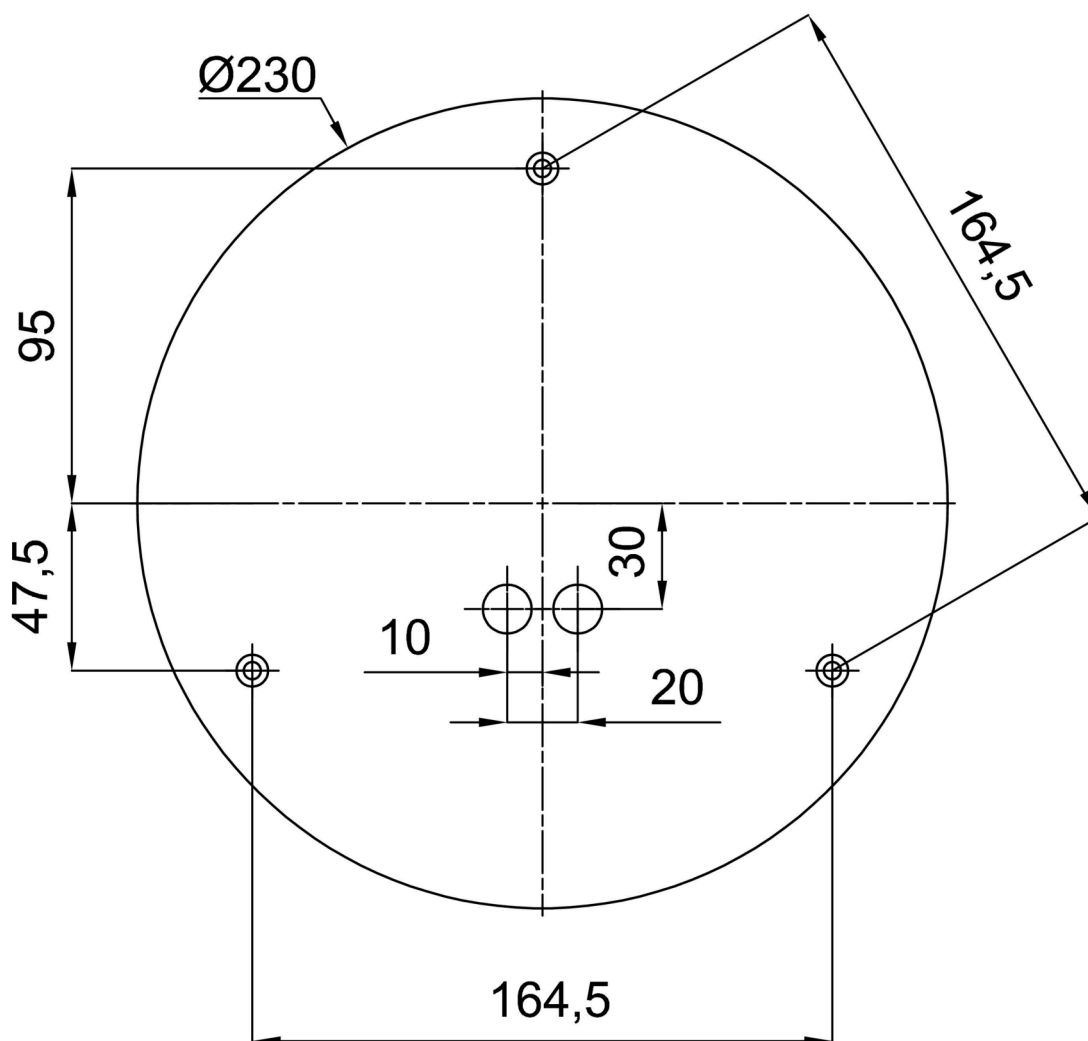

Technical

Types of luminaires	Emergency combined
Mounting type	Suspended - cable
Base material	steel
Shade material	opal polymethyl methacrylate
Base color	black Ral9005
Shade color	white
Holding the shade	steel holder
Mounting location	ceiling
Width	500 mm
Length	500 mm
Height	500 mm
Diameter	ø 500 mm
Hinge length	1000 mm
mounting holes (diameter)	3xø5mm
Cable entrance	2xø16mm
Energy Class	D
Impact strength	IK06
Operating temperature	from 0°C to +30°C

*The warranty for the batteries is valid for 12 months from the date of purchase.

Installation dimensions:

Additional assortment:

Lampshade

Product code	Name	Color	Description	Picture	Drawing
20604	PM4-M	white	příslušenství		