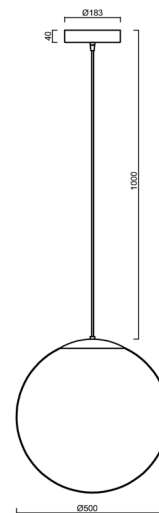

## Technical

Types of luminaires	Dimmable
Mounting type	Suspended - cable
Base material	brass
Shade material	opal polymethyl methacrylate
Base color	polished brass
Shade color	white
Holding the shade	steel holder
Mounting location	ceiling
Width	500 mm
Length	500 mm
Height	500 mm
Diameter	ø 500 mm
Hinge length	1000 mm
mounting holes (diameter)	3xø5mm
Cable entrance	2xø16mm
Energy Class	D
Impact strength	IK06
Operating temperature	from -20°C to +30°C

Eulum data for calculation programs are available at [www.osmont.cz](http://www.osmont.cz).

Logistic

EAN	8591728044671
Weight NTTO	3.8 Kg
Weight BTTO	5.3 Kg
Number of cartons	2 pcs
Package volume	0.148 m <sup>3</sup>
Package 1 width	0.52 m
Package 1 length	0.52 m
Package 1 height	0.53 m
Warranty*	60 months