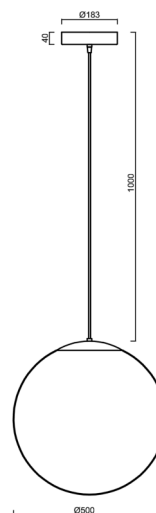

ISIS S4 PM-M HP

LED-5L08E950ZS11/PM4M/L100 MS 4K##

WWW.OSMONT.CZ

ISIS S4 PM-M HP

Product code: ISI70849

Type: LED-5L08E950ZS11/PM4M/L100 MS 4K##

Short description of the luminaire: Brass polished | pendant high-power LED light ON/OFF | matt PMMA shadel cable pendant (with inner support wire) 100 cm |

Technical

Types of luminaires	Classic on/off
Mounting type	Suspended - cable
Base material	brass
Shade material	opal polymethyl methacrylate
Base color	polished brass
Shade color	white
Holding the shade	steel holder
Mounting location	ceiling
Width	500 mm
Length	500 mm
Height	500 mm
Diameter	Ø 500 mm
Hinge length	1000 mm
mounting holes (diameter)	3xØ5mm
Cable entrance	2xØ16mm
Energy Class	D
Impact strength	IK06
Operating temperature	from -20°C to +30°C

Eulum data for calculation programs are available at www.osmont.cz.

Logistic

EAN	8591728044664
Weight NTTO	3.8 Kg
Weight BTTO	5.3 Kg
Number of cartons	2 pcs
Package volume	0.148 m ³
Package 1 width	0.52 m
Package 1 length	0.52 m
Package 1 height	0.53 m
Warranty*	60 months