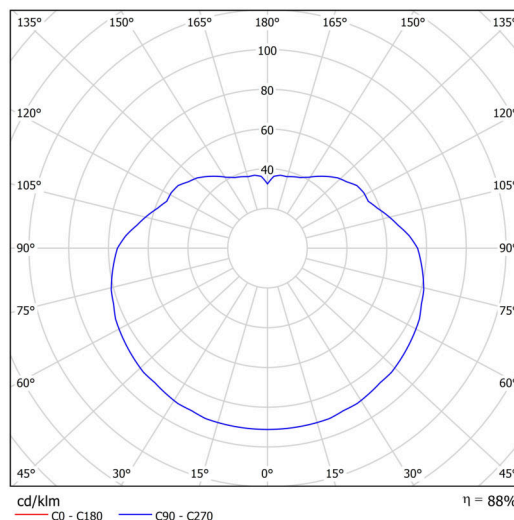

Luminous

Lum. flux of luminaire	8450 lm
Lum. flux of light source	9600 lm
Luminaire efficacy	143 lm/W
Temperature	4000 K
Rated life time LED L80/B10	100000 hours
CRI	Ra80
MacAdam	3
Blue light hazard	Risk group 0