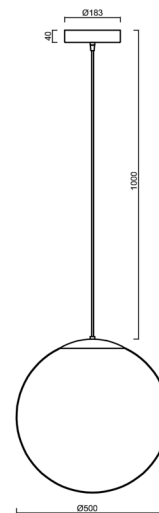

ISIS S4 PM-M HP

LED-5L08E950ZS11/PM4M/L100 C DALI 4K##

WWW.OSMONT.CZ

ISIS S4 PM-M HP

Product code: ISI70848

Type: LED-5L08E950ZS11/PM4M/L100 C DALI 4K##

Short description of the luminaire: Black colour | pendant high-power LED light DALI | matt PMMA shadel cable pendant (with inner support wire) 100 cm |

Technical

Types of luminaires	Dimmable
Mounting type	Suspended - cable
Base material	steel
Shade material	opal polymethyl methacrylate
Base color	black Ral9005
Shade color	white
Holding the shade	steel holder
Mounting location	ceiling
Width	500 mm
Length	500 mm
Height	500 mm
Diameter	Ø 500 mm
Hinge length	1000 mm
mounting holes (diameter)	3xØ5mm
Cable entrance	2xØ16mm
Energy Class	D
Impact strength	IK06
Operating temperature	from -20°C to +30°C

Eulum data for calculation programs are available at www.osmont.cz.

Logistic

EAN	8591728044657
Weight NTTO	3.8 Kg
Weight BTTO	5.3 Kg
Number of cartons	2 pcs
Package volume	0.148 m ³
Package 1 width	0.52 m
Package 1 length	0.52 m
Package 1 height	0.53 m
Warranty*	60 months