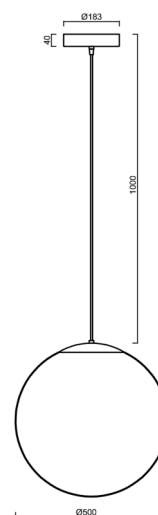

## Technical

Types of luminaires	Classic on/off
Mounting type	Suspended - cable
Base material	steel
Shade material	opal polymethyl methacrylate
Base color	black Ral9005
Shade color	white
Holding the shade	steel holder
Mounting location	ceiling
Width	500 mm
Length	500 mm
Height	500 mm
Diameter	Ø 500 mm
Hinge length	1000 mm
mounting holes (diameter)	3xØ5mm
Cable entrance	2xØ16mm
Energy Class	D
Impact strength	IK06
Operating temperature	from -20°C to +30°C